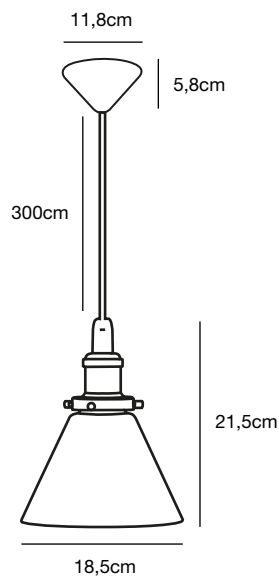

Smoked/Dark Brass
45823027

Brass
2112053035

Disa Pendant

Masterbox	Qty 3
Size	H: 21,5 cm, Shade Ø: 18,5 cm
Canopy	Color: Black, Material: Plastic Ø: 11,8 cm, H: 5,8 cm
Material	Glass
IP Class	IP20, Class 2
Cable	Cable: Black 300 cm non replaceable
Light source	E27, Max. 60W, Excl. light source,

Features

Industrial style
Mouth blown glass
Design your own lamp with a decorative bulb

Paco Pendant

Masterbox	Qty 6
Size	H: 17,3 cm, W: 4,2 cm, L: 4,2 cm, Pipe Ø: 0,9 cm
Canopy	Color: Black, Material: Plastic Ø: 12,5 cm, H: 8,5 cm
Material	Metal
IP Class	IP 20, Class 2
Cable	Cable: Black 200 cm non replaceable
Light source	E27, Max. 40W, Excl. light source,