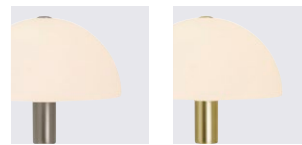

White
48555001

Black
2112305003

Black
48555003

Green
48555023

Brushed steel
2112305032

Brass
2112305035

Ellen Table

Masterbox	Qty 3
Size	H: 40,5 cm, Shade Ø: 20 cm, Base Ø: 16 cm
Material	Metal/Plastic
IP Class	IP20, Class 2
Cable	Textile cable: White/Black 150 cm non replaceable Switch on cable
Light source	E14, Max. 40W, Excl. light source,

Features

Contemporary and simple style
Creating a soft Downlight

Ellen Table

Masterbox	Qty 3
Size	H: 41,5 cm, W: 20 cm, L: 20 cm, Shade Ø: 20 cm, Pipe Ø: 1,15 cm, Base Ø: 15 cm
Material	Metal/Glass
IP Class	IP20, Class 2
Cable	Textile cable: Black/White 150 cm non replaceable Switch on cable
Light source	E14, Max. 40W, Excl. light source,

Features

Exclusive and classic style
Mouth blown glass shade