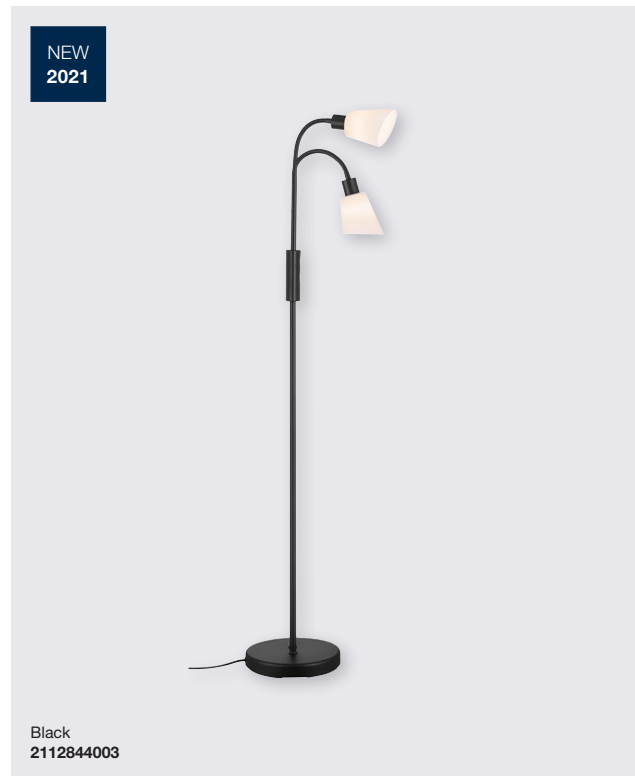

Black
2112834003

Black
2112844003

Molli Floor

Masterbox	Qty 2
Size	H: 156,5 cm, W: 23 cm, L: 23 cm, Shade Ø: 10 cm, Flex arm: 29 cm, Pipe Ø: 1,53 cm, Base Ø: 15 cm
Material	Metal/Glass
IP Class	IP20, Class 2
Cable	Cable: Black 150 cm non replaceable Switch on cable
Light source	E14, Max. 40W, Excl. light source,

Features

Minimalist and classic design
Oblique, opal glass shade
Adjustable lamp head for a directional light

Molli 2-Floor

Masterbox	Qty 2
Size	H: 166,4 cm, W: 25,4 cm, L: 25,4 cm, Shade Ø: 10 cm, Flex arm: 18,9 cm, Pipe Ø: 1,53 cm, Base Ø: 25,4 cm
Material	Metal/Glass
IP Class	IP20, Class 2
Cable	Cable: Black 150 cm non replaceable Switch on fixture
Light source	E14, Max. 40W, Excl. light source,

Features

Minimalist and classic design
Oblique, opal glass shade
Adjustable lamp head for a directional light