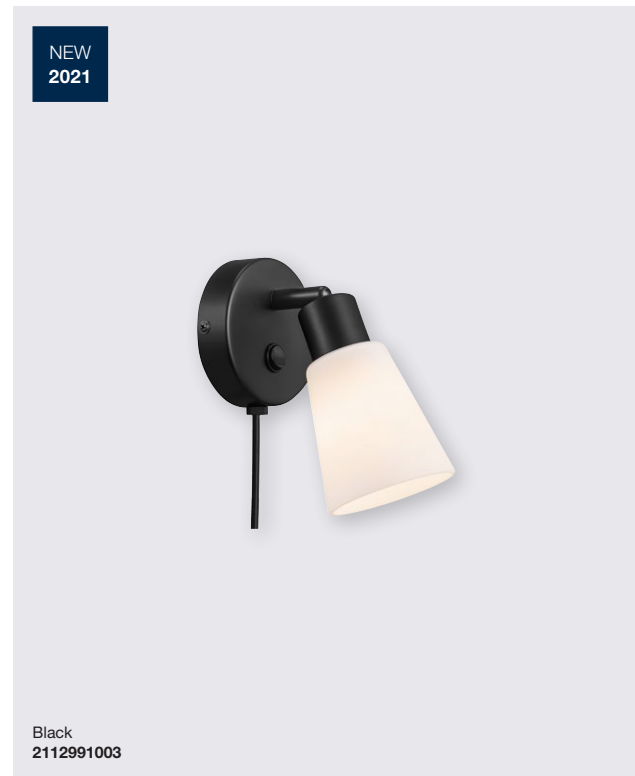

Molli 2-kit Pendant

Masterbox	Qty 3
Size	H: 18,7 cm, W: 10 cm, L: 10 cm, Shade Ø: 10 cm
Canopy	Color: Black, Material: Plastic Ø: 12,2 cm, H: 8,7 cm
Material	Metal/Glass
IP Class	IP20, Class 2
Cable	Cable: Black 200 cm non replaceable
Light source	E14, Max. 40W, Excl. light source,

Features

Minimalist and classic design
Oblique, opal glass shade
Set of 2 lamps

Cole Wall

Masterbox	Qty 3
Size	H: 15,3 cm, W: 9 cm, D: 19 cm, Shade Ø: 8 cm, Base Ø: 9 cm, Tilt angle: 90°
Material	Metal/Glass
IP Class	IP20, Class 2
Cable	Cable: Black 150 cm replaceable Switch on fixture
Light source	E14, Max. 40W, Excl. light source,

Features

Minimalist and classic design
Opal glass shade
Adjustable lamp head for a directional light
Ideal as bedlight