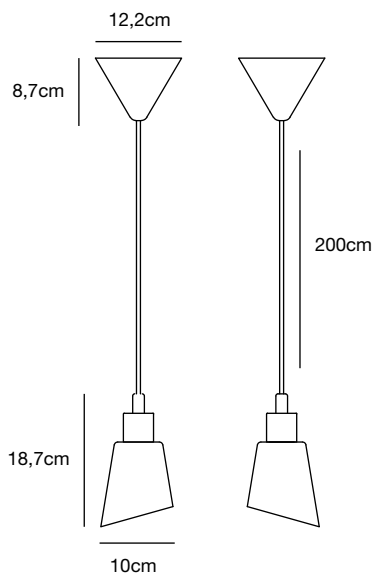

Molli 2-kit Pendant

Masterbox	Qty 3
Size	H: 18,7 cm, W: 10 cm, L: 10 cm, Shade Ø: 10 cm
Canopy	Color: Black, Material: Plastic Ø: 12,2 cm, H: 8,7 cm
Material	Metal/Glass
IP Class	IP20, Class 2
Cable	Cable: Black 200 cm non replaceable
Light source	E14, Max. 40W, Excl. light source,

Features

Minimalist and classic design
Oblique, opal glass shade
Set of 2 lamps

Cole Wall

Masterbox	Qty 3
Size	H: 15,3 cm, W: 9 cm, D: 19 cm, Shade Ø: 8 cm, Base Ø: 9 cm, Tilt angle: 90°
Material	Metal/Glass
IP Class	IP20, Class 2
Cable	Cable: Black 150 cm replaceable Switch on fixture
Light source	E14, Max. 40W, Excl. light source,

Features

Minimalist and classic design
Opal glass shade
Adjustable lamp head for a directional light
Ideal as bedlight