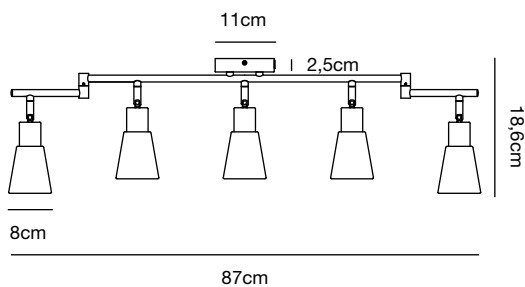

Cole Spot

| | |
|---------------------|---|
| Masterbox | Qty 3 |
| Size | H: 18,6 cm, W: 87 cm, D: 24,2 cm, Shade Ø: 8 cm, Base Ø: 11 cm, Tilt angle: 90° |
| Canopy | Color: Black, Material: Metal Ø: 11 cm, H: 2,5 cm |
| Material | Metal/Glass |
| IP Class | IP20, Class 2 |
| Light source | E14, Max. 40W, Excl. light source, |

Features

Minimalist and classic design
Opal glass shade
Adjustable lamp head for a directional light

Anniversary Pendant

| | |
|---------------------|--|
| Masterbox | Qty 3 |
| Size | H: 16 cm, Shade Ø: 35 cm, Shade H: 16 cm |
| Canopy | Color: White/Black, Material: Plastic Ø: 11,7 cm, H: 9 cm |
| Material | Metal |
| IP Class | IP20, Class 2 |
| Cable | Cable: White/Black 210 cm non replaceable |
| Light source | E27, Max. 60W, Excl. light source, |