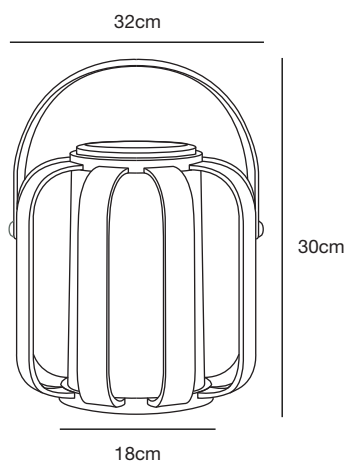

Bob To-Go Portable by Says Who

Masterbox	Qty 2
Size	H: 30 cm, Ø: 32 cm, Shade Ø: 29,4 cm, Base Ø: 18 cm
Material	Bamboo/Plastic
IP Class	IP44, Class 3
Cable	Cable: Black 100 cm replaceable Switch on fixture
Light source	SOLAR LED, Incl. 4W LED, Lumen 300, Kelvin 2700, Life hours 30.000, RA 80, Beam angle 240°, Not dimmable Light source energy class A+

Features

Solar charged
High light output (300 lumen)
Turns on automatically when darkness falls
30 cm high (suitable for Kettle spike and tripod)
FSC approved bamboo

LEO To-Go Portable by Says Who

Masterbox	Qty 2
Size	H: 30 cm, Ø: 29,9 cm, Base Ø: 18 cm
Material	Bamboo/Plastic
IP Class	IP44, Class 3
Cable	Cable: Black 100 cm Switch on fixture
Light source	SOLAR LED, Incl. 4W LED, Lumen 300, Kelvin 2700, Life hours 30.000, RA 80, Beam angle 240°, Not dimmable Light source energy class A+

Features

Solar charged
High light output (300 lumen)
Turns on automatically when darkness falls
30 cm high (suitable for Kettle spike and tripod)
FSC approved bamboo