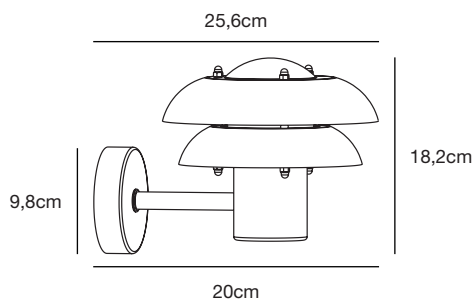

Features

Well suited for Nordlux Smart Bulb
Parallel connection possible
Only one visible screw
15 year anti corrosion guarantee on Metal