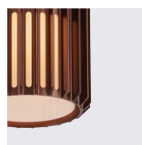

Aluminium
2118006010

Dark brass
2118006061

Aluminium
2118011010

Dark brass
2118011061

Matrix Ceiling by Design Studio Jacob Jensen

- Masterbox** Qty 3
- Size** H: 18,8 cm, Shade Ø: 12,4 cm
- Material** Aluminium/Plastic
- IP Class** IP54, Class 1
- Light source** E27, Max. 15W, Excl. light source,

Features

- Durable material (Hardened anodized aluminium)
- Beautiful light and shadow effect
- Well suited for Nordlux Smart Bulb
- Parallel connection possible

Matrix Wall by Design Studio Jacob Jensen

- Masterbox** Qty 3
- Size** H: 16,8 cm, D: 17,4 cm, Shade Ø: 12,4 cm
- Material** Aluminium/Plastic
- IP Class** IP54, Class 1
- Light source** E27, Max. 15W, Excl. light source,

Features

- Durable material (Hardened anodized aluminium)
- Beautiful light and shadow effect
- Well suited for Nordlux Smart Bulb
- Parallel connection possible