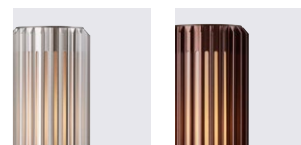

Aluminium
2118028010

Dark brass
2118028061

Aluminium
2118038010

Dark brass
2118038061

Matrix 45 Garden by Design Studio Jacob Jensen

Masterbox	Qty 3
Size	H: 45 cm, Shade Ø: 12,4 cm
Material	Aluminium/Plastic
IP Class	IP54, Class 1
Light source	E27, Max. 15W, Excl. light source,

Features

- Durable material (Hardened anodized aluminium)
- Beautiful light and shadow effect
- Well suited for Nordlux Smart Bulb
- Parallel connection possible
- Small, compact design

Matrix 95 Garden by Design Studio Jacob Jensen

Masterbox	Qty 3
Size	H: 95 cm, Shade Ø: 12,4 cm
Material	Aluminium/Plastic
IP Class	IP54, Class 1
Light source	E27, Max. 15W, Excl. light source,

Features

- Durable material (Hardened anodized aluminium)
- Beautiful light and shadow effect
- Well suited for Nordlux Smart Bulb
- Parallel connection possible
- 95 cm high