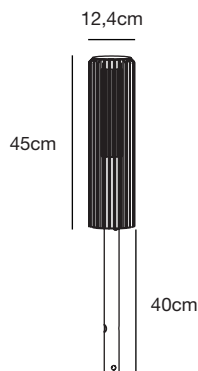

Aluminium
2118028010

Dark brass
2118028061

Aluminium
2118038010

Dark brass
2118038061

Matrix 45 Garden by Design Studio Jacob Jensen

Masterbox	Qty 3
Size	H: 45 cm, Shade Ø: 12,4 cm
Material	Aluminium/Plastic
IP Class	IP54, Class 1
Light source	E27, Max. 15W, Excl. light source,

Features

- Durable material (Hardened anodized aluminium)
- Beautiful light and shadow effect
- Well suited for Nordlux Smart Bulb
- Parallel connection possible
- Small, compact design

Matrix 95 Garden by Design Studio Jacob Jensen

Masterbox	Qty 3
Size	H: 95 cm, Shade Ø: 12,4 cm
Material	Aluminium/Plastic
IP Class	IP54, Class 1
Light source	E27, Max. 15W, Excl. light source,

Features

- Durable material (Hardened anodized aluminium)
- Beautiful light and shadow effect
- Well suited for Nordlux Smart Bulb
- Parallel connection possible
- 95 cm high