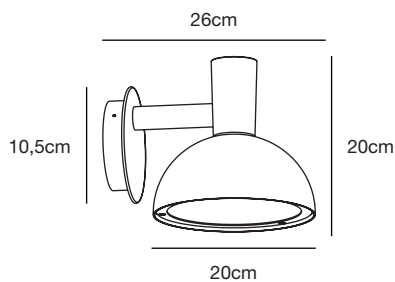

Galvanized
75181031

Galvanized
211811031

Arki outdoor Wall by Bønnelcke mdd

Masterbox	Qty 3
Size	H: 20 cm, D: 26 cm, Shade Ø: 20 cm, Base mount: Ø11,6 cm
Material	Galvanized steel/Plastic
IP Class	IP54, Class 1
Light source	E27, Max. 20W, Excl. light source,

Features

Well suited for Nordlux Smart Bulb
Parallel connection possible
15 year anti corrosion guarantee on Galvanized steel

Arki 35 Wall by Bønnelcke mdd

Masterbox	Qty 2
Size	H: 27,6 cm, D: 40,7 cm, Shade Ø: 35 cm, Base Ø: 11,6 cm
Material	Metal/Plastic
IP Class	IP54, Class 1
Light source	E27, Max. 20W, Excl. light source,