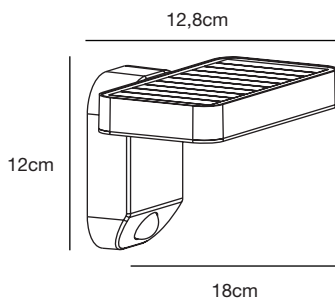

Rica Square Wall

- Masterbox** Qty 3
- Size** H: 12 cm, W: 18 cm, D: 12,8 cm
- Material** Plastic/Plastic
- IP Class** IP44, Class 3
- Light source** SOLAR LED, Incl. 5W LED, Lumen 450, Kelvin 3000, Life hours 30.000, RA 80, Not dimmable

Features

- Solar charged
- Motion sensor turns light on

Rica Square Garden

- Masterbox** Qty 3
- Size** H: 60 cm, W: 15 cm, D: 14 cm
- Material** Stainless steel/Plastic
- IP Class** IP44, Class 3
- Light source** SOLAR LED, Incl. 5W LED, Lumen 450, Kelvin 3000, Life hours 30.000, RA 80, Not dimmable