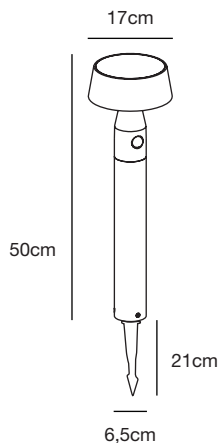

Nama 50 Garden

- Masterbox** Qty 2
- Size** H: 50 cm, Shade Ø: 17 cm, Pipe Ø: 6,5 cm, Tilt angle: 10°
- Material** Aluminium/Plastic
- IP Class** IP54, Class 3
- Light source** SOLAR LED, Incl. 1W LED, Lumen 65, Kelvin 3000, Candela 89, Life hours 30.000, RA 80, Beam angle 87°, Not dimmable

Features

- Solar charged
- Night light and motion sensor turns full light on
- 360 degree light output
- Easy to install with the included spike

Nama 90 Garden

- Masterbox** Qty 2
- Size** H: 90 cm, Shade Ø: 17 cm, Pipe Ø: 6,5 cm, Tilt angle: 10°
- Material** Aluminium/Plastic
- IP Class** IP54, Class 3
- Light source** SOLAR LED, Incl. 1W LED, Lumen 65, Kelvin 3000, Candela 89, Life hours 30.000, RA 80, Beam angle 87°, Not dimmable