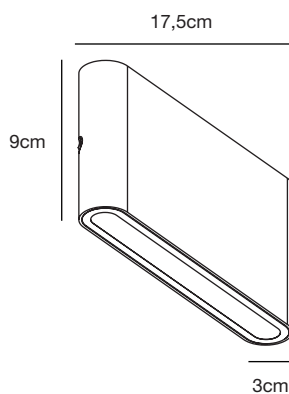

White
84181001

White
2118181001

Kinver Wall

- Masterbox** Qty 3
- Size** H: 9 cm, W: 17,5 cm, D: 3 cm,
Base mount: 14,5 x 5,5 cm
- Material** Metal
- IP Class** IP54, Class 1
- Light source** Fixed LED, Incl. 2x6W LED, Lumen 400, Kelvin 3000,
Life hours 25.000, RA 80, Beam angle 120°,
Not dimmable

Features

- Super slim design
- Lights both up and down
- 5 year LED guarantee

Kinver 26 Wall

- Masterbox** Qty 3
- Size** H: 9 cm, W: 26 cm, D: 3,3 cm
- Material** Aluminium/Glass
- IP Class** IP54, Class 1
- Light source** Fixed LED, Incl. 10W LED, Lumen 990, Kelvin 3000,
Life hours 25.000, RA 80, Beam angle 120°,
Not dimmable

Features

- Super slim design
- High light output (990 lumen)
- Parallel connection possible
- 5 year LED guarantee