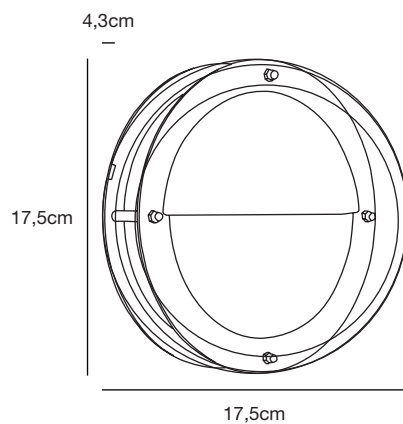

White
2019161001

Cuba Energy Wall

Masterbox	Qty 3
Size	H: 17,5 cm, W: 4,3 cm, Ø: 17,5 cm, Shade Ø: 16,3 cm
Material	Plastic/Plastic
IP Class	IP54, Class 2
Light source	Fixed LED, Incl. 6,5W LED, Lumen 700, Kelvin 3000, Life hours 30.000, RA 80, Beam angle 120°, Not dimmable

Features

High light output (700 lumen)
Designed for both wall and ceiling mounting
5 year LED guarantee

White
2019171001

Cuba Bright Wall

Masterbox	Qty 3
Size	H: 17,5 cm, W: 4,3 cm, Ø: 17,5 cm, Shade Ø: 16,3 cm
Material	Plastic/Aluminium
IP Class	IP54, Class 2
Light source	Fixed LED, Incl. 14W LED, Lumen 1.600, Kelvin 3000, Life hours 30.000, RA 80, Beam angle 120°, Not dimmable