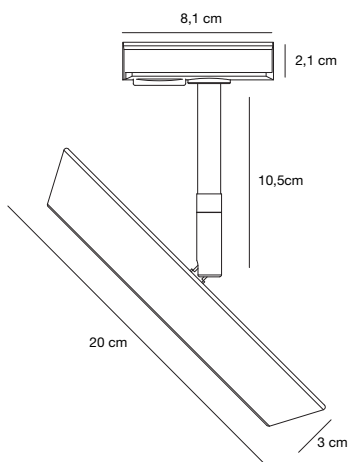

Mat black
2110609903

Mat black
2110619903

Link Diskie Spot

Masterbox	Qty 3
Size	H: 14 cm, D: 14 cm, Shade Ø: 20 cm, Tilt angle: 90°
Material	Metal/Plastic
IP Class	IP20, Class 1
Light source	Fixed LED, Incl. 8W LED, Lumen 750, Kelvin 3000, Life hours 20.000, RA 90, Beam angle 120°,

Features

LED integrated AC SMD 7W
Dimmable
RA90 natural light
5 year LED guarantee

Link Open Spot

Masterbox	Qty 3
Size	H: 13,6 cm, L: 8,1 cm, Ø: 4,2 cm, Tilt angle: 90°
Material	Metal/Plastic
IP Class	IP20, Class 1
Light source	E27, Max. 15W, Excl. light source,

Features

Spot head can be positioned straight down
Especially designed for LED decorative bulbs