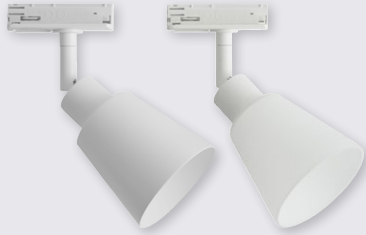

NEW
2021Mat White
2110629901Mat black
2110629903

Link Koniekel Spot

Masterbox	Qty 3
Size	H: 17,13 cm, W: 10,37 cm, L: 8 cm, Shade Ø: 8 cm, Tilt angle: 90°
Material	Metal/Glass
IP Class	IP20, Class 1
Light source	GU10, Max. 50W, Excl. light source,

Features

Including two reflectors, metal and glass
 Chose your bulb for colour, beam angle and lumen
 White: Including frosted white glass
 Black: Including smoked transparent glass

NEW
2021

2110649901

2110649903

Link Rondie Pendant

Masterbox	Qty 3
Size	H: 215,2 cm, W: 6 cm, L: 8,2 cm, Shade Ø: 6 cm
Material	Metal/Glass
IP Class	IP20, Class 1
Cable	Cable: White/Black 200 cm non replaceable
Light source	GU10, Excl. light source,

Features

Inside frosted glass for special effect
 Chose your bulb for colour, beam angle and lumen
 Wire can be shortened to any desired length
 Frosted Glass/ Ring