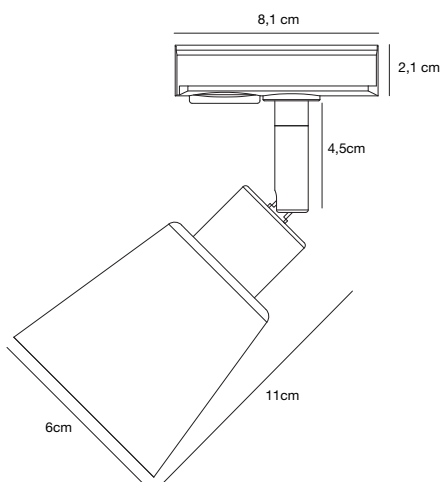

NEW
2021Mat White
2110629901Mat black
2110629903

Link Koniekel Spot

Masterbox	Qty 3
Size	H: 17,13 cm, W: 10,37 cm, L: 8 cm, Shade Ø: 8 cm, Tilt angle: 90°
Material	Metal/Glass
IP Class	IP20, Class 1
Light source	GU10, Max. 50W, Excl. light source,

Features

Including two reflectors, metal and glass
 Chose your bulb for colour, beam angle and lumen
 White: Including frosted white glass
 Black: Including smoked transparent glass

NEW
2021

2110649901

2110649903

Link Rondie Pendant

Masterbox	Qty 3
Size	H: 215,2 cm, W: 6 cm, L: 8,2 cm, Shade Ø: 6 cm
Material	Metal/Glass
IP Class	IP20, Class 1
Cable	Cable: White/Black 200 cm non replaceable
Light source	GU10, Excl. light source,