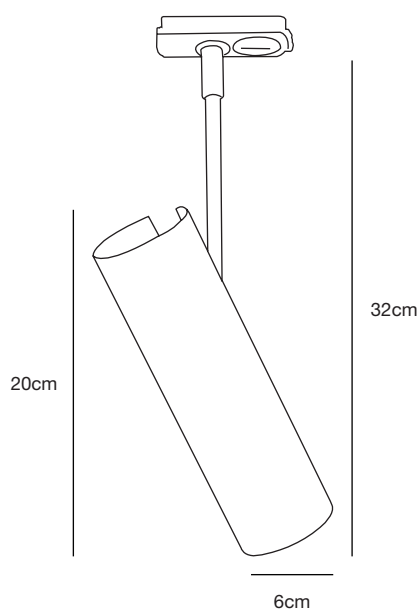

Link Mib 6 Spot

Masterbox	Qty 3
Size	H: 32 cm, Shade Ø: 6 cm, Shade H: 20 cm, Pipe Ø: 1 cm, Tilt angle: 180°
Material	Metal/Plastic
IP Class	IP20, Class 2
Light source	GU10, Max. 8W, Excl. light source,

Features

Ideally suited for combination with NORDLUX SMART

Link Frøya Spot

Masterbox	Qty 3
Size	L: 10,9 cm, D: 8,8 cm, Shade Ø: 3,6 cm, Tilt angle: 180°
Material	Metal/Plastic
IP Class	IP20, Class 2
Light source	GU10, Max. 50W, Excl. light source,