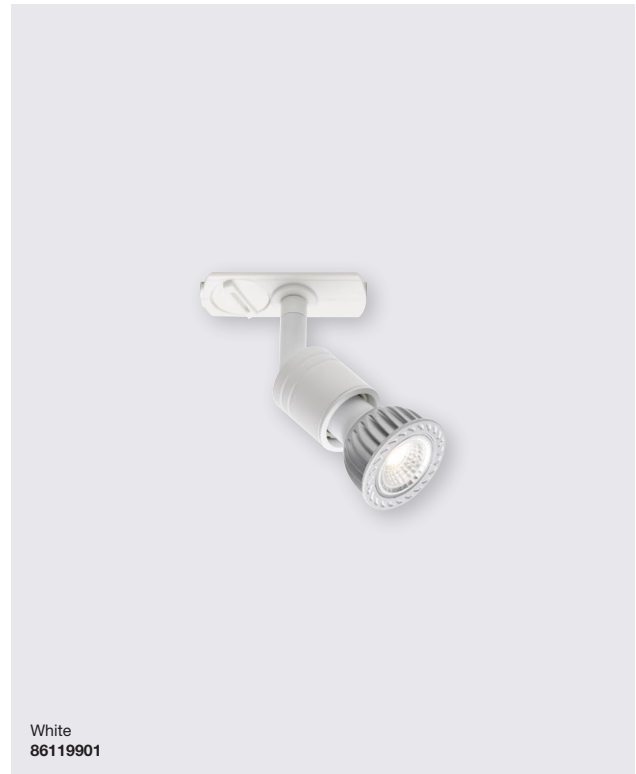

Link Mib 6 Spot

Masterbox	Qty 3
Size	H: 32 cm, Shade Ø: 6 cm, Shade H: 20 cm, Pipe Ø: 1 cm, Tilt angle: 180°
Material	Metal/Plastic
IP Class	IP20, Class 2
Light source	GU10, Max. 8W, Excl. light source,

Features

Ideally suited for combination with NORDLUX SMART

Link Frøya Spot

Masterbox	Qty 3
Size	L: 10,9 cm, D: 8,8 cm, Shade Ø: 3,6 cm, Tilt angle: 180°
Material	Metal/Plastic
IP Class	IP20, Class 2
Light source	GU10, Max. 50W, Excl. light source,

Features

Ideally suited for combination with NORDLUX SMART