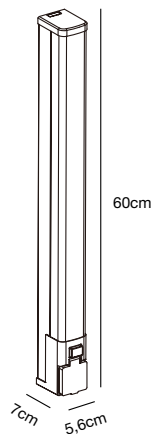

Sjaver Bathroom

- Masterbox** Qty 3
- Size** H: 7 cm, W: 5,6 cm, L: 60 cm
- Material** Plastic/Aluminium
- IP Class** IP44, Class 1
- Cable** Cable: White 35 cm non replaceable
Switch on fixture
- Light source** Fixed LED, Incl. 15W LED, Lumen 1.200,
Kelvin 3000/4000, Life hours 30.000, RA 90,
Beam angle 120°, Not dimmable

Features

Moodmaker™ SCENE SELECT 3000K/4000K by body switch
Including EU plug
5 year LED guarantee

Moodmaker™ 2-step dimmable on the product

Sóller 12 Bathroom

- Masterbox** Qty 3
- Size** H: 2,5 cm, D: 2,5 cm, Ø: 12,9 cm,
Mounting min. height: 4,5 cm
Cut-out Ø: 10 cm
- Material** Plastic/Plastic
- IP Class** IP20/44, Class 2
- Light source** Fixed LED, Incl. 7,5W LED, Incl. 3-Step Moodmaker™,
Lumen 600, Kelvin 4000/3000, Life hours 20.000, RA 80,
Beam angle 110°, Not dimmable