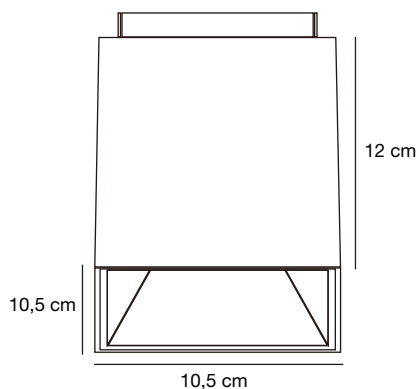

Mat black
2110400103

Mat black
2110410103

Ethan 1 Build On

Masterbox	Qty 3
Size	H: 11,99 cm, W: 10,5 cm, L: 10,5 cm
Material	Aluminium/Metal
IP Class	IP20, Class 2
Cable	Cable: Blue and brown cm
Light source	GU10, Max. LED: 10W, Traditional: 50W, Excl. light source,

Features

Interconnectable
Fits all GU10 bulb sizes
White: 2 inside reflectors included, white and silver
Black: 2 inside reflectors included, black and brass

Ethan 2 Build On

Masterbox	Qty 3
Size	H: 11,99 cm, W: 10,5 cm, L: 21,6 cm
Material	Aluminium/Metal
IP Class	IP20, Class 2
Cable	Cable: Blue and brown cm
Light source	GU10, Max. LED: 2x10W, Traditional: 2x50W, Excl. light source,

Features

Interconnectable on two sides
Fits all different GU10 bulb sizes
Fits the Scandinavian electro boxes
White: 4 inside reflectors included, white and silver
Black: 4 inside reflectors included, black and brass