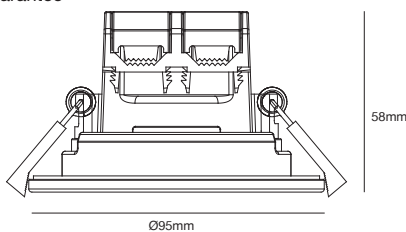

Black
2110360103

Alec Downlight

- Masterbox** Qty 3
- Size** H: 5,8 cm, D: 5,8 cm, Ø: 9,5 cm, Mounting min. height: 7,8 cm, Cut-out Ø: 7,3 cm
- Material** Plastic/Plastic
- IP Class** IP20/44, Class 2
- Light source** Fixed LED, Incl. 6,1W LED, Incl. 3-Step Moodmaker™, Lumen 480, Kelvin 3000, Candela 750, Life hours 20.000, RA 80, Beam angle 36°, Not dimmable

Features

- 3-Step Moodmaker™ dimmer 100%-50% + outer ring
- Flexible cut-out size from 73 mm to 83 mm
- Screwless connections
- Parallel connection up to 15 pcs.
- Memory and reset function
- 5 year LED Guarantee

Moodmaker™ 3-step dimmable with memory function

Starke Downlight

- Masterbox** Qty 3
- Size** H: 5,3 cm, Ø: 8,8 cm, Mounting min. height: 5,2 cm, Cut-out Ø: 7,2 cm
- Material** Plastic/Metal
- IP Class** IP20, Class 2
- Light source** Fixed LED, Incl. 6,1W LED, Lumen 450, Kelvin 2700, Candela 900, Life hours 20.000, RA 80, Beam angle 36°, Dimmable