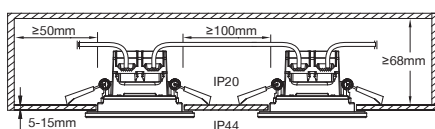

Black
2110360103

Alec Downlight

- Masterbox** Qty 3
- Size** H: 5,8 cm, D: 5,8 cm, Ø: 9,5 cm, Mounting min. height: 7,8 cm, Cut-out Ø: 7,3 cm
- Material** Plastic/Plastic
- IP Class** IP20/44, Class 2
- Light source** Fixed LED, Incl. 6,1W LED, Incl. 3-Step Moodmaker™, Lumen 480, Kelvin 3000, Candela 750, Life hours 20.000, RA 80, Beam angle 36°, Not dimmable

Features

- 3-Step Moodmaker™ dimmer 100%-50% + outer ring
- Flexible cut-out size from 73 mm to 83 mm
- Screwless connections
- Parallel connection up to 15 pcs.
- Memory and reset function
- 5 year LED Guarantee

Moodmaker™ 3-step dimmable with memory function

Starke Downlight

- Masterbox** Qty 3
- Size** H: 5,3 cm, Ø: 8,8 cm, Mounting min. height: 5,2 cm, Cut-out Ø: 7,2 cm
- Material** Plastic/Metal
- IP Class** IP20, Class 2
- Light source** Fixed LED, Incl. 6,1W LED, Lumen 450, Kelvin 2700, Candela 900, Life hours 20.000, RA 80, Beam angle 36°, Dimmable