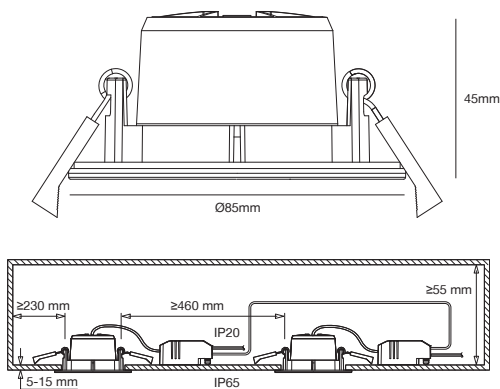

Features

Downlighter for mounting directly into insulation
External connector block/driver included
Screwless connections
Parallel connection possible up to 15 pcs.
5 year LED guarantee