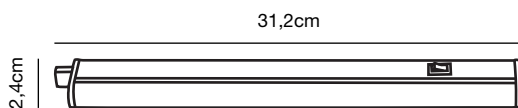

## Latona 31 LED Batten

<b>Masterbox</b>	Qty 6
<b>Size</b>	W: 2,4 cm, L: 31,2 cm, D: 3,4 cm
<b>Material</b>	Plastic
<b>IP Class</b>	IP20, Class 2
<b>Light source</b>	Fixed LED, Incl. 5W LED, Incl. 2-Step Moodmaker™, Lumen 420, Kelvin 3000/4000, Life hours 25.000, RA 80, Beam angle 130°, Not dimmable

### Features

T5 Batten - Switch on body  
 2-Step Moodmaker™ 3000K/4000K  
 Ideally suited for under cabinet lighting  
 Parallel connection possible  
 Connection cable included  
 5 year LED guarantee

## Latona 56 LED Batten

<b>Masterbox</b>	Qty 6
<b>Size</b>	W: 2,4 cm, L: 56,2 cm, D: 3,4 cm
<b>Material</b>	Plastic
<b>IP Class</b>	IP20, Class 2
<b>Light source</b>	Fixed LED, Incl. 9W LED, Incl. 2-Step Moodmaker™, Lumen 730, Kelvin 3000/4000, Life hours 25.000, RA 80, Beam angle 130°, Not dimmable