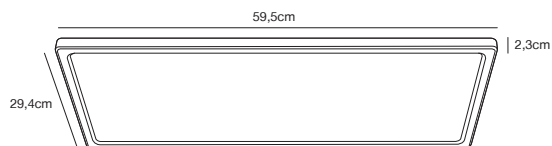

Harlow Smart 60 Ceiling

Masterbox	Qty 3
Size	H: 2,3 cm, W: 30 cm, L: 60 cm, D: 2,3 cm
Material	Plastic/Plastic
IP Class	IP54, Class 2
Light source	Lumen 2.100, Kelvin 2700-6500, Life hours 25.000, RA 80, Beam angle 120°, Only dimmable via Nordlux smart app or remote

Features

SMART use for dim, white or colour
 IP54 protected against dust and water splashing
 Ultra thin design with back light effect
 Parallel, easy push-in connection and side entry
 5 year LED guarantee

Oja 30 Smart Ceiling

Masterbox	Qty 3
Size	W: 29,4 cm, L: 29,4 cm, D: 2,3 cm, Ø: 29,4 cm
Material	Plastic
IP Class	IP20, Class 2
Light source	Fixed LED, Incl. 15W LED, Lumen 1.600, Kelvin 2700-6500, Life hours 25.000, RA 80, Beam angle 120°, Only dimmable via Nordlux smart app or remote