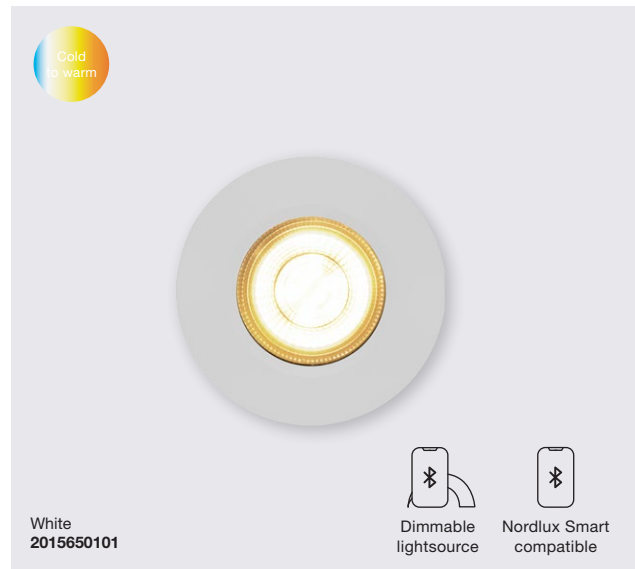

Black
2110900103

Brushed Nickel
2110900155

Black
2015650103

Brushed Nickel
2015650155

Don Smart Downlight

- Masterbox** Qty 3
- Size** H: 5,4 cm, D: 5,4 cm, Ø: 8,5 cm, Ø: 8,5 cm, Mounting min. height: 8,8 cm, Cut-out Ø: 7,2 cm
- Material** Plastic/Metal
- IP Class** IP65, Class 2
- Light source** Fixed LED, Incl. 4,7W LED, Lumen 420, Kelvin 2200-6500, Life hours 20.000, RA 80, Beam angle 60°, Only dimmable via Nordlux smart app or remote

Features

- SMART use for dim, white or colour
- IP65 water resistant (water jets from any angle)
- Parallel connection up to 15 pcs.
- 5 year LED guarantee
- External driver connector, memory/reset function
- Easy screwless push-in connections (no tooling)

Dorado Smart Downlight

- Masterbox** Qty 6
- Size** H: 5,4 cm, Ø: 8,5 cm, Mounting min. height: 6,8 cm, Cut-out Ø: 7,2 cm
- Material** Plastic/Metal
- IP Class** IP65, Class 2
- Light source** Fixed LED, Incl. 4,7W LED, Lumen 360, Kelvin 2200-6500, Life hours 20.000, RA 80, Beam angle 36°, Only dimmable via Nordlux smart app or remote