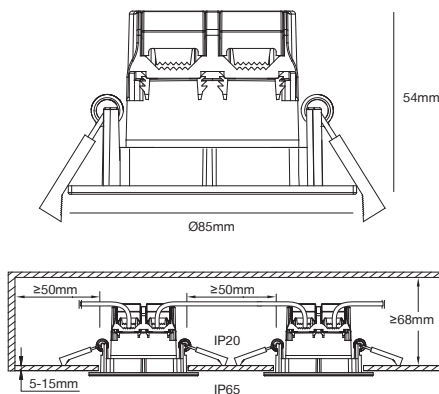

Black
2110900103

Brushed Nickel
2110900155

Black
2015650103

Brushed Nickel
2015650155

Don Smart Downlight

- Masterbox** Qty 3
- Size** H: 5,4 cm, D: 5,4 cm, Ø: 8,5 cm, Ø: 8,5 cm, Mounting min. height: 8,8 cm, Cut-out Ø: 7,2 cm
- Material** Plastic/Metal
- IP Class** IP65, Class 2
- Light source** Fixed LED, Incl. 4,7W LED, Lumen 420, Kelvin 2200-6500, Life hours 20.000, RA 80, Beam angle 60°, Only dimmable via Nordlux smart app or remote

Features

- SMART use for dim, white or colour
- IP65 water resistant (water jets from any angle)
- Parallel connection up to 15 pcs.
- 5 year LED guarantee
- External driver connector, memory/reset function
- Easy screwless push-in connections (no tooling)

Dorado Smart Downlight

- Masterbox** Qty 6
- Size** H: 5,4 cm, Ø: 8,5 cm, Mounting min. height: 6,8 cm, Cut-out Ø: 7,2 cm
- Material** Plastic/Metal
- IP Class** IP65, Class 2
- Light source** Fixed LED, Incl. 4,7W LED, Lumen 360, Kelvin 2200-6500, Life hours 20.000, RA 80, Beam angle 36°, Only dimmable via Nordlux smart app or remote