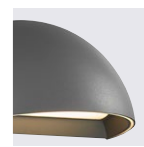

Black
2118201003

Grey
2019001010

Grip Smart Wall by Maria Berntsen

Masterbox	Qty 3
Size	H: 18 cm, W: 15 cm, D: 9,7 cm
Material	Aluminium/Plastic
IP Class	IP54, Class 1
Light source	Fixed LED, Incl. 9W LED, Lumen 830, Kelvin 2200/6500, Life hours 30.000, RA 80, Beam angle 120°, Only dimmable via Nordlux smart app or remote

Features

Like a piece of jewellery for your house
Build-in Nordlux Smart LED
Cool to warm white light (2200-6500 kelvin)
Parallel connection possible
5 year LED guarantee
Dimmable through app
Parallel connection possible

Arcus Smart Wall

Masterbox	Qty 3
Size	H: 10 cm, W: 20 cm, D: 10 cm
Material	Aluminium/Plastic
IP Class	IP54, Class 1
Light source	Fixed LED, Incl. 9,5W LED, Lumen 440, Kelvin 2700, Life hours 30.000, RA 80, Beam angle 147.60°, Only dimmable via Nordlux smart app or remote