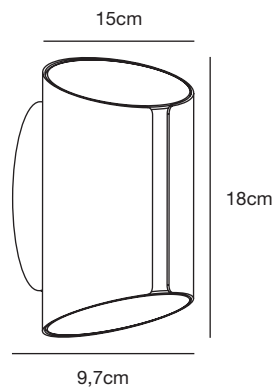

Black
2118201003

Grey
2019001010

Grip Smart Wall by Maria Berntsen

Masterbox	Qty 3
Size	H: 18 cm, W: 15 cm, D: 9,7 cm
Material	Aluminium/Plastic
IP Class	IP54, Class 1
Light source	Fixed LED, Incl. 9W LED, Lumen 830, Kelvin 2200/6500, Life hours 30.000, RA 80, Beam angle 120°, Only dimmable via Nordlux smart app or remote

Arcus Smart Wall

Masterbox	Qty 3
Size	H: 10 cm, W: 20 cm, D: 10 cm
Material	Aluminium/Plastic
IP Class	IP54, Class 1
Light source	Fixed LED, Incl. 9,5W LED, Lumen 440, Kelvin 2700, Life hours 30.000, RA 80, Beam angle 147.60°, Only dimmable via Nordlux smart app or remote