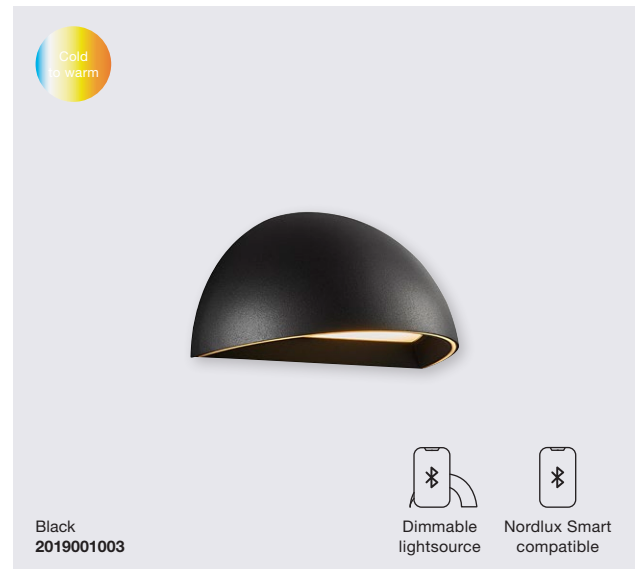

Black
2118201003

Grey
2019001010

Grip Smart Wall by Maria Berntsen

Masterbox	Qty 3
Size	H: 18 cm, W: 15 cm, D: 9,7 cm
Material	Aluminium/Plastic
IP Class	IP54, Class 1
Light source	Fixed LED, Incl. 9W LED, Lumen 830, Kelvin 2200/6500, Life hours 30.000, RA 80, Beam angle 120°, Only dimmable via Nordlux smart app or remote

Features

Like a piece of jewellery for your house
Build-in Nordlux Smart LED
Cool to warm white light (2200-6500 kelvin)
Parallel connection possible
5 year LED guarantee
Dimmable through app
Parallel connection possible

Arcus Smart Wall

Masterbox	Qty 3
Size	H: 10 cm, W: 20 cm, D: 10 cm
Material	Aluminium/Plastic
IP Class	IP54, Class 1
Light source	Fixed LED, Incl. 9,5W LED, Lumen 440, Kelvin 2700, Life hours 30.000, RA 80, Beam angle 147.60°, Only dimmable via Nordlux smart app or remote