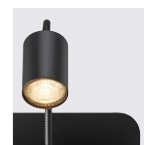

Black
2112001003

Green
2112001023

Black
2112551003

Cody Wall

- Masterbox** Qty 3
- Size** H: 42,9 cm, W: 20 cm, D: 20 cm, Shade Ø: 6 cm, Pipe Ø: 1,13 cm, Tilt angle: 90°
- Material** Metal
- IP Class** IP 20, Class 2
- Cable** Cable: White/Black 150 cm non replaceable
Switch on fixture
- Light source** GU10, Max. 15W, Excl. light source,

Features

- Compact and minimalist design
- Multifunctional bedside lamp
- USB port for charging your phone or other device
- Small shelf for storage
- Adjustable lamp head for a directional light

Roomi Wall

- Masterbox** Qty 2
- Size** H: 28,2 cm, W: 24,8 cm, D: 16,5 cm, Shade Ø: 5,5 cm, Flex arm: 29,7 cm
- Material** Metal/Metal
- IP Class** IP20, Class 2
- Cable** Cable: White/Black 150 cm non replaceable
Switch on fixture
- Light source** GU10, Max. 35W, Excl. light source,

Features

- Minimalist functional design
- Multifunctional bedside lamp
- Small shelf for storage
- Adjustable lamp head for a directional light
- USB port for charging your phone or other device