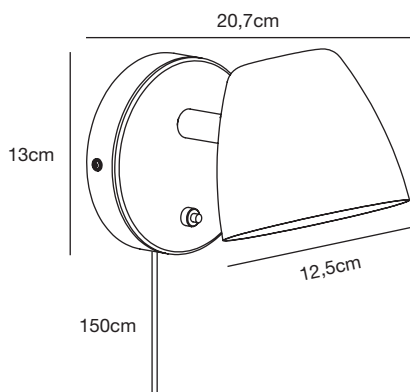

Theo Wall

Masterbox	Qty 3
Size	H: 13 cm, W: 13 cm, D: 20,7 cm, Shade Ø: 12,5 cm, Base Ø: 13 cm, Tilt angle: 90°
Material	Metal/Wood
IP Class	IP20, Class 2
Cable	Textile cable: Black 150 cm replaceable Switch on fixture
Light source	GU10, Max. 35W, Excl. light source,

Features

Soft natural design
Elegant mix of wood and metal
FSC certified ash wood
Adjustable lamp head for a directional light

Theo Floor

Masterbox	Qty 2
Size	H: 130,5 cm, W: 25 cm, L: 53,6 cm, Shade Ø: 12,5 cm, Pipe Ø: 2,2 cm, Base Ø: 25 cm, Tilt angle: 90°
Material	Metal/Wood
IP Class	IP20, Class 2
Cable	Textile cable: Black 150 cm non replaceable Switch on cable
Light source	GU10, Max. 35W, Excl. light source,

Features

Soft natural design
Elegant mix of wood and metal
FSC certified ash wood
Adjustable lamp head for a directional light