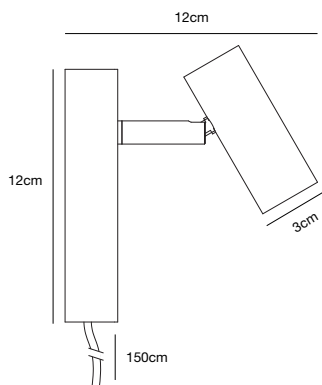

Black
2112231003

Black
2112254003

Omari Wall

- Masterbox** Qty 4
- Size** H: 12 cm, W: 7 cm, D: 12 cm, Shade Ø: 3 cm, Base Ø: 12 cm, Tilt angle: 90°
- Material** Metal
- IP Class** IP20, Class 2
- Cable** Cable: White/Black 150 cm replaceable
Switch on fixture
- Light source** Fixed LED, Incl. 3,2W LED, Incl. Touch, Lumen 360, Kelvin 2700, Life hours 25.000, RA 80,

Features

- Minimalist and streamlined design
- Adjustable lamp head for a directional light
- 5 year LED guarantee
- Moodmaker™ touch dimmable on base

Moodmaker™ Touch dimmable on base

Omari Floor

- Masterbox** Qty 2
- Size** H: 141 cm, W: 20 cm, L: 20,6 cm, Shade Ø: 3 cm, Base Ø: 20 cm, Tilt angle: 90°
- Material** Metal
- IP Class** IP20, Class 3
- Cable** Cable: White/Black 150 cm non replaceable
Switch on fixture
- Light source** Fixed LED, Incl. 2x3,2W LED, Incl. Touch, Lumen 360, Kelvin 2700, Life hours 25.000, RA 80,