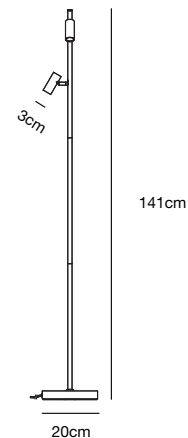

Black
2112231003

Black
2112254003

Omari Wall

- Masterbox** Qty 4
- Size** H: 12 cm, W: 7 cm, D: 12 cm, Shade Ø: 3 cm, Base Ø: 12 cm, Tilt angle: 90°
- Material** Metal
- IP Class** IP20, Class 2
- Cable** Cable: White/Black 150 cm replaceable
Switch on fixture
- Light source** Fixed LED, Incl. 3,2W LED, Incl. Touch, Lumen 360, Kelvin 2700, Life hours 25.000, RA 80,

Features

- Minimalist and streamlined design
- Adjustable lamp head for a directional light
- 5 year LED guarantee
- Moodmaker™ touch dimmable on base

Moodmaker™ Touch dimmable on base

Omari Floor

- Masterbox** Qty 2
- Size** H: 141 cm, W: 20 cm, L: 20,6 cm, Shade Ø: 3 cm, Base Ø: 20 cm, Tilt angle: 90°
- Material** Metal
- IP Class** IP20, Class 3
- Cable** Cable: White/Black 150 cm non replaceable
Switch on fixture
- Light source** Fixed LED, Incl. 2x3,2W LED, Incl. Touch, Lumen 360, Kelvin 2700, Life hours 25.000, RA 80,

Features

- Minimalist and streamlined design
- Adjustable lamp head for a directional light
- 5 year LED guarantee
- Moodmaker™ touch dimmable on fixture

Moodmaker™ Touch dimmable on fixture