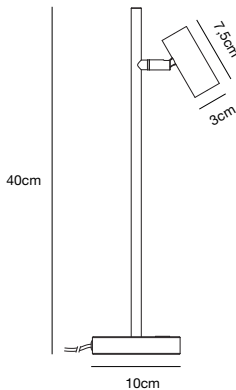

Black
2112245003

Black
2112213003

Omari Table

Masterbox	Qty 3
Size	H: 40 cm, W: 10 cm, L: 15,5 cm, Shade Ø: 3 cm, Pipe Ø: 1,15 cm, Base Ø: 10 cm, Tilt angle: 90°
Material	Metal
IP Class	IP20, Class 3
Cable	White/Black 150 cm non replaceable Switch on fixture
Light source	Fixed LED, Incl. 3,2W LED, Incl. Touch, Lumen 360, Kelvin 2700, Life hours 25.000, RA 80, Not dimmable

USP's

- Minimalist and streamlined design
- Adjustable lamp head for a directional light
- Moodmaker™ touch dimmable on base

Moodmaker™ Touch dimmable on base

Omari Pendant

Masterbox	Qty 3
Size	H: 20 cm, W: 12,2 cm, L: 12,2 cm, Shade Ø: 3 cm
Canopy	Color: White/Black, Material: Plastic Ø: 12,2 cm, H: 8,5 cm
Material	Metal/Plastic
IP Class	IP20, Class 2
Cable	Cable: White/Black 200 cm non replaceable
Light source	Incl. 3,2W LED, Lumen 360, Kelvin 2700, Life hours 25.000, RA 80, Light source energy class F