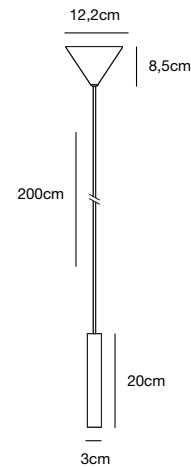

Moodmaker™ 3-step dimmable on wall switch