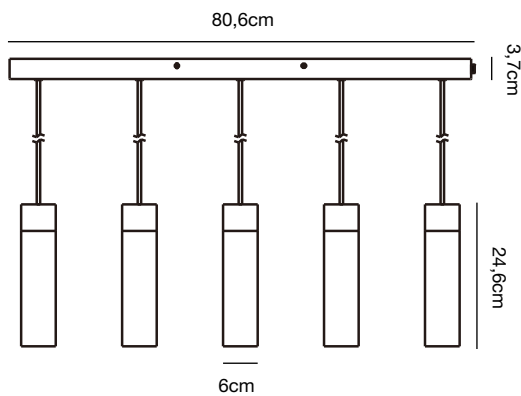

Black
2010483003

Grey
2010483010

Tilo 5-Pendant

Masterbox	Qty 2
Size	W: 6 cm, L: 80,6 cm, Shade Ø: 6 cm, Shade H: 24,6 cm
Canopy	Color: Black, Material: Metal W: 80,6 cm, H: 3,7 cm
Material	Metal/Wood
IP Class	IP20, Class 2
Cable	Textile cable: Black 200 cm non replaceable
Light source	GU10, Excl. light source,

Features

- Natural Scandinavian simplicity
- Natural mix of ash wood and matte metal
- Emits a precise downward light
- FSC certified ash wood

Black
2112751003

Bend Wall

Masterbox	Qty 3
Size	H: 21 cm, W: 12 cm, D: 31,8 cm, Shade Ø: 12 cm, Pipe Ø: 1,6 cm, Base Ø: 11 cm, Tilt angle: 90°
Material	Metal/Aluminium
IP Class	IP20, Class 3
Cable	Textile cable: Black 150 cm non replaceable
Light source	Fixed LED, Incl. 5W LED, Incl. Touch, Lumen 480, Kelvin 2700, Life hours 20.000, RA 80, Beam angle 110°,

Features

- Scandinavian minimalistic design
- Moodmaker™ Touch dimmable on fixture
- Adjustable arm and turn of lamp head for a directional light
- 5 year LED guarantee