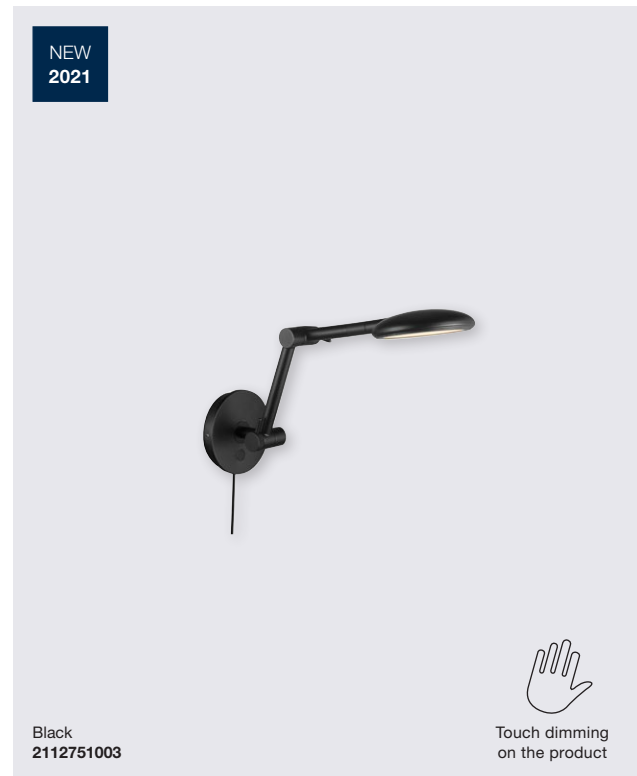

Black
2010483003

Grey
2010483010

Tilo 5-Pendant

Masterbox	Qty 2
Size	W: 6 cm, L: 80,6 cm, Shade Ø: 6 cm, Shade H: 24,6 cm
Canopy	Color: Black, Material: Metal W: 80,6 cm, H: 3,7 cm
Material	Metal/Wood
IP Class	IP20, Class 2
Cable	Textile cable: Black 200 cm non replaceable
Light source	GU10, Excl. light source,

Features

- Natural Scandinavian simplicity
- Natural mix of ash wood and matte metal
- Emits a precise downward light
- FSC certified ash wood

Black
2112751003

Bend Wall

Masterbox	Qty 3
Size	H: 21 cm, W: 12 cm, D: 31,8 cm, Shade Ø: 12 cm, Pipe Ø: 1,6 cm, Base Ø: 11 cm, Tilt angle: 90°
Material	Metal/Aluminium
IP Class	IP20, Class 3
Cable	Textile cable: Black 150 cm non replaceable
Light source	Fixed LED, Incl. 5W LED, Incl. Touch, Lumen 480, Kelvin 2700, Life hours 20.000, RA 80, Beam angle 110°,

Features

- Scandinavian minimalistic design
- Moodmaker™ Touch dimmable on fixture
- Adjustable arm and turn of lamp head for a directional light
- 5 year LED guarantee