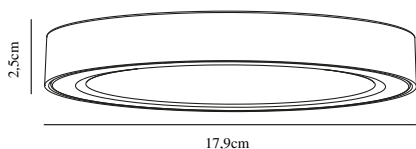

SÖLLER 17 | BATH LIGHTING | WHITE

2110736101

nordlux®

Voltage (V): 230 Volt

IP degree: IP20/44

Class (Class 1, Class 2, Class 3):

Class 2 (Double isolated)

Bulb base: LED Module

Primary material: Plastic

Secondary material: Plastic

Color: White

Height (cm): 2.5

Projection (cm): 2.5

EAN: 5704924007392

TUN: 2160544

Item Number: 2110736101

Pcs Per Master Carton: 3

Sales Box Height (cm): 18.5

Sales Box Width(cm): 23.8

Sales Box Depth (cm): 3.7

Sales Box Volume m³ : 0.0016

Product net weight (kg): 0.37

Brightness of light (Lumen): 1000

Color Temperature (K):

4000/3000

Ra-value : 80

Lifetime (h): 20000

Beam Angle (°) : 110

Candela (cd) (for directional

lamp only): 0

Energy Class: F

Actual Watt (W): 9

- Moodmaker™ dimming (3000/4000 kelvin) by your regular wall switch • Night light • Suitable for humid areas (IP44)
- Can be recessed as well as surface mounted • 5 year LED guarantee

Nordlux
2110736101

A	▶
B	▶
C	▶
D	▶
E	▶
F	▶
G	▶

10
kWh/1000h

2019/2015

Söller is a series of recessed or surface mounted ceiling lights in a round and minimalist design. Söller has three-step Moodmaker™ dimmer by the regular wall switch that makes it possible to adjust the light to every situation. Perfect for the bathroom or other humid areas (IP44).