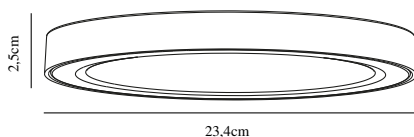

**SÖLLER 22 | BATH LIGHTING | WHITE**

2110746101

**nordlux®**

Voltage (V): 230 Volt  
 IP degree: IP20/44  
 Class (Class 1, Class 2, Class 3):  
 Class 2 (Double isolated)  
 Bulb base: LED Module

Primary material: Plastic  
 Secondary material: Plastic  
 Color: White

Height (cm): 2.5  
 Projection (cm): 2.5

EAN: 5704924007415  
 TUN: 2160546  
 Item Number: 2110746101  
 Pcs Per Master Carton: 3  
 Sales Box Height (cm): 24

Sales Box Width(cm): 28.8  
 Sales Box Depth (cm): 3.7  
 Sales Box Volume m³ : 0.0026  
 Product net weight (kg): 0.51