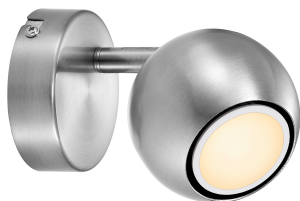

CHICAGO | WALL LIGHT | BRUSHED STEEL

2113221032

nordlux[®]

Voltage (V): 220-240 Volt
 IP degree: IP20
 Maximum bulb wattage (W): 10W
 Class (Class 1, Class 2, Class 3):
 Class 1 (Earth contact)
 Bulb base: GU10
 Parallel connection: False

Primary material: Metal
 Color of the cable: Black
 Length of the cable (cm): 150
 Surface material of the cable:
 Plastic
 Is the cable replaceable: False
 Color: Brushed steel

Height (cm): 10.5
 Width (cm): 14.5
 Shade Diameter (cm): 8
 Length (cm): 14.5

• Contemporary style • Tilting and turning shade

Chicago is a small, classic wall light that can be tilted in the direction, you need. The streamlined, curved design fits into most interior designs and rooms and provides a practical, evenly distributed light.