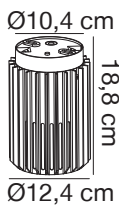

## Matrix

Height (cm): 18.8  
Shade diameter (cm): 12.4