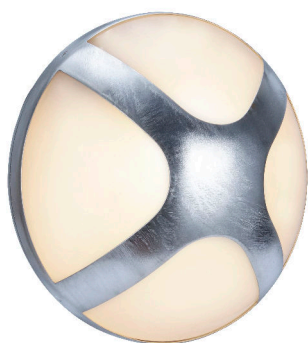

CROSS 25 | WALL LIGHT | GALVANIZED

2118131031

nordlux®

Voltage (V): 220-240 Volt
 IP degree: IP54
 Maximum bulb wattage (W): 15W
 Class (Class 1, Class 2, Class 3):
 Class 1 (Earth contact)
 Bulb base: E27
 Parallel connection: True

Primary material: Galvanized steel
 Secondary material: PCA
 Is the cable replaceable: False
 Suitable for Seaside: Yes
 Color: Galvanized

- Classic and modern design • Parallel connection possible
- Durable material that is well-suited for harsh weather • 15 year warranty on extensive corrosion

The round, minimalist design expression of the Cross wall light by Danish designer Maria Berntsen will embellish any exterior design - almost like a piece of jewellery for your home. Emits a warm, diffused light that creates an inviting atmosphere for your outdoor areas.

The beautiful and durable version in galvanized steel is especially suitable for harsh seaside use. Nordlux offers 15 year of guarantee on galvanized steel. This guarantee applies to extensive corrosion in the form of holes in the metal caused by rust.