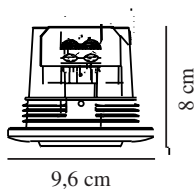

UMBERTO | DOWNLIGHT | NICKEL

2210100055

nordlux®

Voltage (V): 220-240 Volt
 IP degree: IP44
 Maximum bulb wattage (W): 7,5W
 LED
 Class (Class 1, Class 2, Class 3):
 Class 2 (Double isolated)
 Socket type: GU10
 Parallel connection: True

Height (cm): 8
 Mount directly into insulation: True
 Tilt Angle (°): 15
 EAN: 5704924012525
 TUN: 2277016
 Item Number: 2210100055

Pcs Per Master Carton: 6
 Sales Box Height (cm): 8.4
 Sales Box Width(cm): 19.4
 Sales Box Depth (cm): 10.3
 Sales Box Volume m³ : 0.0017
 Product net weight (kg): 0.191

Primary material: Metal
 Secondary material: Plastic
 Colour: Nickel

- Easy push-in installation without springs or brackets
- Can be mounted directly into insulation
- Suitable for deep ceilings
- Directional light (15 degree tilt)
- Parallel connection possible
- Suitable for the bathroom