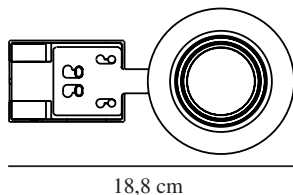

UMBERTO | DOWNLIGHT | NICKEL

2210100055

nordlux®

Voltage (V): 220-240 Volt
 IP degree: IP44
 Maximum bulb wattage (W): 7,5W
 LED
 Class (Class 1, Class 2, Class 3):
 Class 2 (Double isolated)
 Socket type: GU10
 Parallel connection: True

Height (cm): 8
 Mount directly into insulation: True
 Tilt Angle (°): 15
 EAN: 5704924012525
 TUN: 2277016
 Item Number: 2210100055

Pcs Per Master Carton: 6
 Sales Box Height (cm): 8.4
 Sales Box Width(cm): 19.4
 Sales Box Depth (cm): 10.3
 Sales Box Volume m³ : 0.0017
 Product net weight (kg): 0.191

Primary material: Metal
 Secondary material: Plastic
 Colour: Nickel

- Easy push-in installation without springs or brackets
- Can be mounted directly into insulation
- Suitable for deep ceilings
- Directional light (15 degree tilt)
- Parallel connection possible
- Suitable for the bathroom

Umberto is an elegant downlight that is very easy to install without any springs or brackets – making it ideal for even deep ceilings and various materials.

Umberto requires a regular GU10 bulb and can be adjusted for a directional light. The high IP rating (IP44) means it is also suitable for the bathroom.