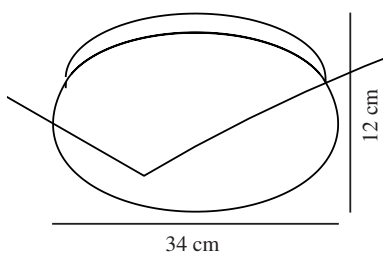

**FOAM | CEILING LIGHT | WHITE**

2210126001

**nordlux®**

Voltage (V): 230 Volt  
 IP degree: IP44  
 Maximum bulb wattage (W):  
 2X55W  
 Class (Class 1, Class 2, Class 3):  
 Class 2 (Double isolated)  
 Socket type: E27  
 Parallel connection: True

Height (cm): 12  
 EAN: 5704924012532  
 TUN: 2277017  
 Item Number: 2210126001

Pcs Per Master Carton: 3  
 Sales Box Height (cm): 12.5  
 Sales Box Width(cm): 38  
 Sales Box Depth (cm): 38  
 Sales Box Volume m<sup>3</sup> : 0.018  
 Product net weight (kg): 0.5