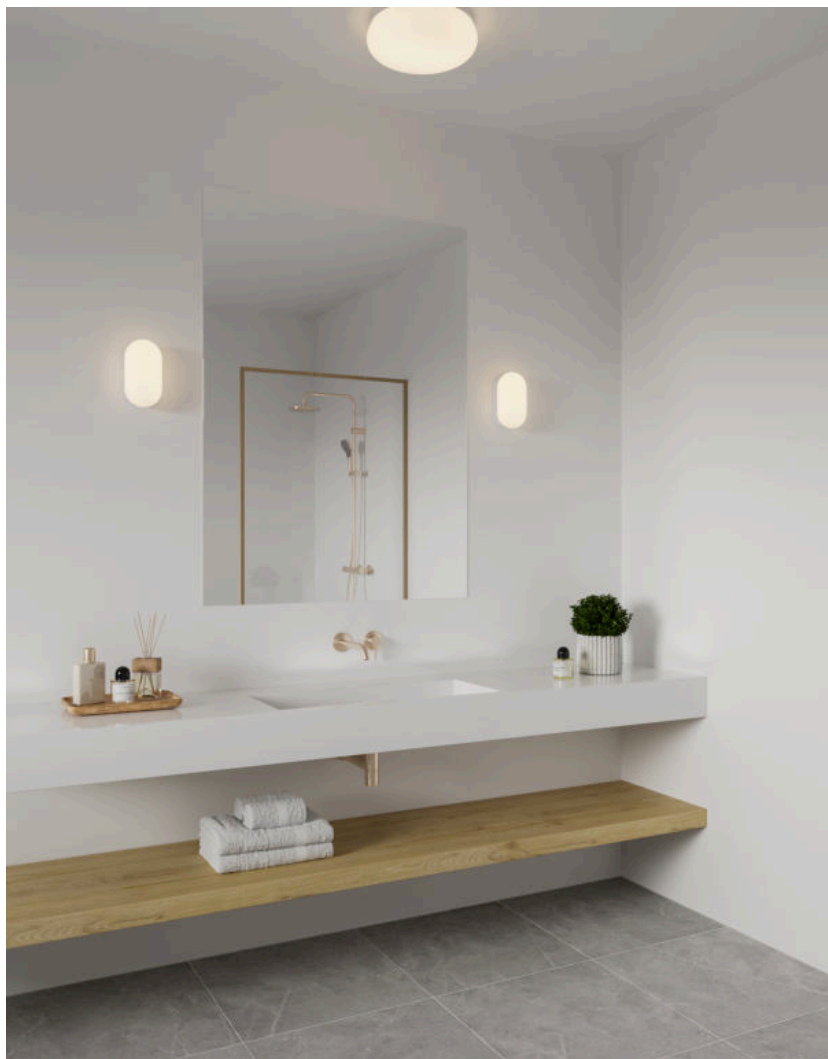

**FOAM | CEILING LIGHT | WHITE**

2210126001

**nordlux®**

Voltage (V): 230 Volt  
 IP degree: IP44  
 Maximum bulb wattage (W):  
 2X55W  
 Class (Class 1, Class 2, Class 3):  
 Class 2 (Double isolated)  
 Socket type: E27  
 Parallel connection: True

Primary material: Plastic  
 Secondary material: PMMA  
 Colour: White

- Suitable for the bathroom (IP44) • Requires 2x retrofit E27 bulbs
- Parallel connection possible

Foam is a ceiling light with a streamlined and simple design. The high IP rating (IP44) makes it perfect for the bathroom. Provides a diffused and pleasant light.