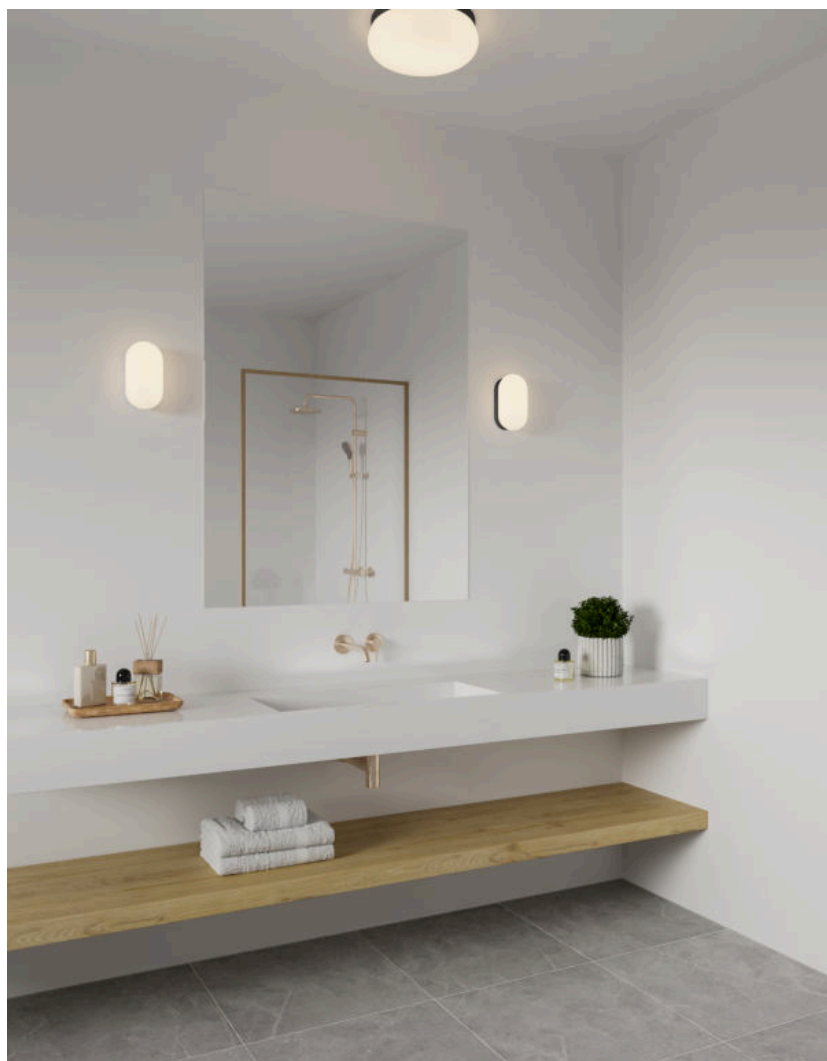

**FOAM | CEILING LIGHT | BLACK**

2210126003

**nordlux®**

Voltage (V): 230 Volt  
 IP degree: IP44  
 Maximum bulb wattage (W):  
 2X55W  
 Class (Class 1, Class 2, Class 3):  
 Class 2 (Double isolated)  
 Socket type: E27  
 Parallel connection: True

Height (cm): 12  
 EAN: 5704924012556  
 TUN: 2277010  
 Item Number: 2210126003

Pcs Per Master Carton: 3  
 Sales Box Height (cm): 12.5  
 Sales Box Width(cm): 38  
 Sales Box Depth (cm): 38  
 Sales Box Volume m<sup>3</sup> : 0.018  
 Product net weight (kg): 0.5

Primary material: Plastic  
 Secondary material: PMMA  
 Colour: Black

- Suitable for the bathroom (IP44) • Requires 2x retrofit E27 bulbs
- Parallel connection possible

Foam is a ceiling light with a streamlined and simple design. The high IP rating (IP44) makes it perfect for the bathroom. Provides a diffused and pleasant light.