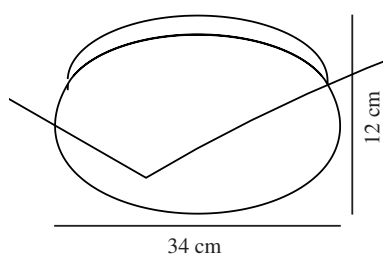

**FOAM | CEILING LIGHT | BLACK**

2210126003

**nordlux®**

Voltage (V): 230 Volt  
 IP degree: IP44  
 Maximum bulb wattage (W):  
 2X55W  
 Class (Class 1, Class 2, Class 3):  
 Class 2 (Double isolated)  
 Socket type: E27  
 Parallel connection: True

Height (cm): 12  
 EAN: 5704924012556  
 TUN: 2277010  
 Item Number: 2210126003

Pcs Per Master Carton: 3  
 Sales Box Height (cm): 12.5  
 Sales Box Width(cm): 38  
 Sales Box Depth (cm): 38  
 Sales Box Volume m<sup>3</sup> : 0.018  
 Product net weight (kg): 0.5