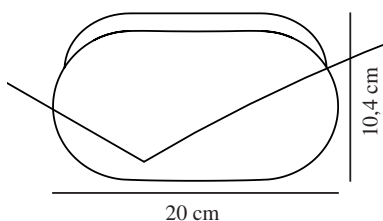

**FOAM | WALL LIGHT | WHITE**

2210131001

**nordlux®**

Voltage (V): 230 Volt  
 IP degree: IP44  
 Maximum bulb wattage (W): 55W  
 Class (Class 1, Class 2, Class 3):  
 Class 2 (Double isolated)  
 Socket type: E27  
 Parallel connection: True

Height (cm): 21.75  
 Width (cm): 11.76  
 Projection (cm): 10.38  
 EAN: 5704924012549  
 TUN: 2277031  
 Item Number: 2210131001

Pcs Per Master Carton: 3  
 Sales Box Height (cm): 11  
 Sales Box Width(cm): 17  
 Sales Box Depth (cm): 27  
 Sales Box Volume m<sup>3</sup> : 0.005  
 Product net weight (kg): 0.2

Primary material: Plastic  
 Secondary material: PMMA  
 Colour: White

- Suitable for the bathroom (IP44) • Requires a retrofit E27 bulb
- Parallel connection possible

Foam is a wall light with a streamlined and simple design. The high IP rating (IP44) makes it perfect for the bathroom. Provides a diffused and pleasant light.