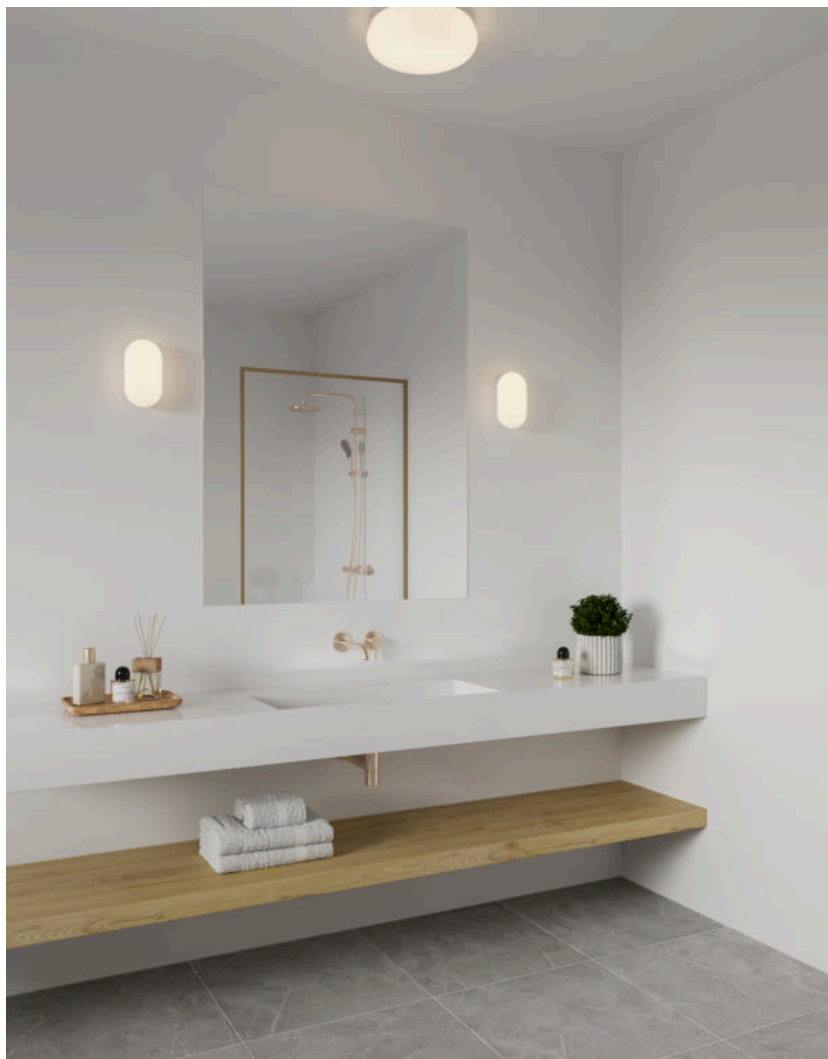

**FOAM | WALL LIGHT | WHITE**

2210131001

**nordlux®**

Voltage (V): 230 Volt  
 IP degree: IP44  
 Maximum bulb wattage (W): 55W  
 Class (Class 1, Class 2, Class 3):  
 Class 2 (Double isolated)  
 Socket type: E27  
 Parallel connection: True

Primary material: Plastic  
 Secondary material: PMMA  
 Colour: White

- Suitable for the bathroom (IP44) • Requires a retrofit E27 bulb
- Parallel connection possible

Foam is a wall light with a streamlined and simple design. The high IP rating (IP44) makes it perfect for the bathroom. Provides a diffused and pleasant light.