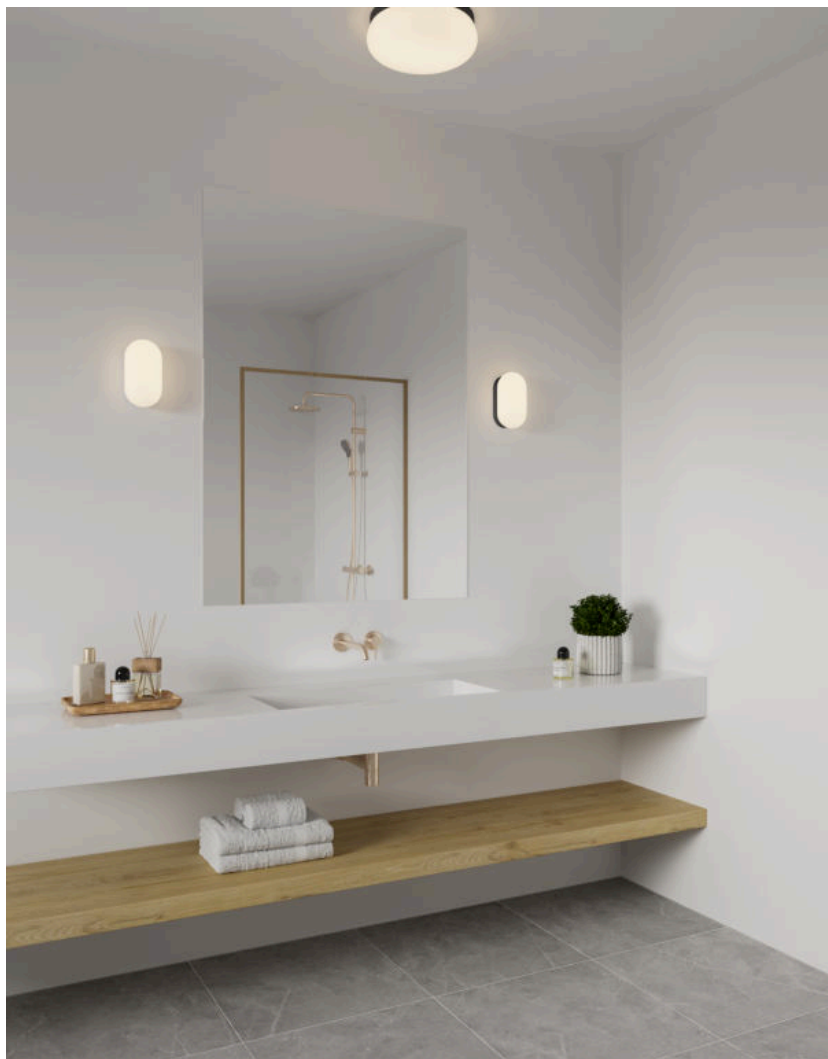

FOAM | WALL LIGHT | BLACK

2210131003

nordlux®

Voltage (V): 230 Volt
 IP degree: IP44
 Maximum bulb wattage (W): 55W
 Class (Class 1, Class 2, Class 3):
 Class 2 (Double isolated)
 Socket type: E27
 Parallel connection: True

Primary material: Plastic
 Secondary material: PMMA
 Colour: Black

- Suitable for the bathroom (IP44) • Requires a retrofit E27 bulb
- Parallel connection possible

Foam is a wall light with a streamlined and simple design. The high IP rating (IP44) makes it perfect for the bathroom. Provides a diffused and pleasant light.