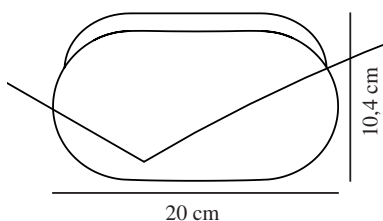

FOAM | WALL LIGHT | BLACK

2210131003

nordlux®

Voltage (V): 230 Volt
 IP degree: IP44
 Maximum bulb wattage (W): 55W
 Class (Class 1, Class 2, Class 3):
 Class 2 (Double isolated)
 Socket type: E27
 Parallel connection: True

Height (cm): 21.75
 Width (cm): 11.76
 Projection (cm): 10.38
 EAN: 5704924012563
 TUN: 2277034
 Item Number: 2210131003

Pcs Per Master Carton: 3
 Sales Box Height (cm): 11
 Sales Box Width(cm): 17
 Sales Box Depth (cm): 27
 Sales Box Volume m³ : 0.005
 Product net weight (kg): 0.2

Primary material: Plastic
 Secondary material: PMMA
 Colour: Black

- Suitable for the bathroom (IP44) • Requires a retrofit E27 bulb
- Parallel connection possible

Foam is a wall light with a streamlined and simple design. The high IP rating (IP44) makes it perfect for the bathroom. Provides a diffused and pleasant light.