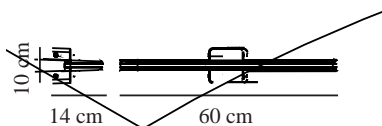

TINIA 60 | WALL LIGHT | WHITE

2210141001

nordlux®

Voltage (V): 220-240 Volt
IP degree: IP44
Class (Class 1, Class 2, Class 3):
Class 2 (Double isolated)
Socket type: LED Module
Parallel connection: False

Primary material: Metal
Secondary material: Plastic
Colour: White

Height (cm): 10
Width (cm): 60
Projection (cm): 14

EAN: 5704924016325
TUN: 2326345
Item Number: 2210141001
Pcs Per Master Carton: 3
Sales Box Height (cm): 14.3

Sales Box Width(cm): 60.4
Sales Box Depth (cm): 10.3
Sales Box Volume m³ : 0.0089
Product net weight (kg): 0.94

Brightness of light (Lumen): 1800
Colour temperature (Kelvin):
3000/4000
Ra-value : 90
Lifetime (hours): 25000
Energy class: E
Actual watt (W): 24

- Suitable for the bathroom (IP44) • High lumen output (1600 lumen) • 3-step Moodmaker™ dimming using your standard wall switch
- Lights both up and down • 5-year LED guarantee

Tinia is a modern wall light that is perfect above or next to the bathroom mirror or cabinet. It provides a high light output that can be dimmed using the built-in Moodmaker™ function.

Nordlux
2210141001

A	
B	
C	
D	
E	◀ E
F	
G	

21
kWh/1000h

2019/2015