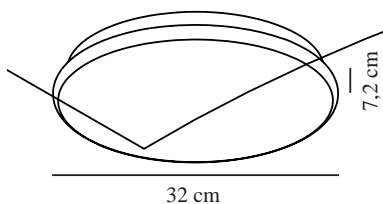

MONTONE 33 3000K SENSOR | CEILING LIGHT | WHITE

2210476101

nordlux®

Voltage (V): 220-240 Volt
IP degree: IP44
Class (Class 1, Class 2, Class 3):
Class 2 (Double isolated)
Socket type: LED Module
Parallel connection: False

Primary material: Plastic
Secondary material: Plastic
Colour: White

Height (cm): 7.2
Width (cm): 32
Shade Diameter (cm): 25
Length (cm): 32

EAN: 5704924012846
TUN: 2277037
Item Number: 2210476101
Pcs Per Master Carton: 3
Sales Box Height (cm): 32.5

Sales Box Width(cm): 32.3
Sales Box Depth (cm): 7.5
Sales Box Volume m³ : 0.01
Product net weight (kg): 0.41

Brightness of light (Lumen): 1300
Colour temperature (Kelvin): 3000
Ra-value : 80
Lifetime (hours): 25000
Beam angle (°) : 120
Actual watt (W): 13

- Motion sensor turns light on • High light output
- Suitable for the bathroom (IP44) • 5-year LED guarantee

Montone is a classic and timeless ceiling light with an opal white shade that provides a pleasant white light. The simple design means that Montone fits beautifully into most homes. The ceiling light has a sensor that turns on the light when it detects motion. A high IP rating (IP44) makes it suitable for use in the bathroom.

Nordlux
2210476101

A	
B	
C	
D	
E	
F	
G	

E

13
kWh/1000h

2019/2015