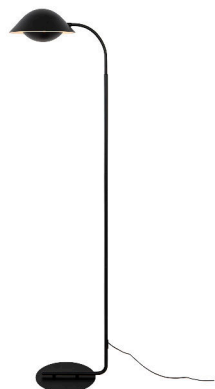

FREYA | FLOOR LAMP | BLACK

2213124003

nordlux®

Voltage (V): 220-240 Volt
 IP degree: IP20
 Maximum bulb wattage (W): 40W
 Class (Class 1, Class 2, Class 3):
 Class 2 (Double isolated)
 Bulb base: E14
 Switch placement: On the cable
 Parallel connection: False

Primary material: Metal
 Color of the cable: Black
 Length of the cable (cm): 150
 Surface material of the cable:
 Plastic
 Is the cable replaceable: False
 Color: Black

Height (cm): 153
 Width (cm): 38
 Tube Diameter (cm): 1.55
 Shade Diameter (cm): 25
 Length (cm): 38

EAN: 5704924011818
 TUN: 2276978
 Item Number: 2213124003
 Pcs Per Master Carton: 2

Sales Box Height (cm): 29
 Sales Box Width(cm): 34
 Sales Box Depth (cm): 33.5
 Sales Box Volume m³ : 0.033
 Product net weight (kg): 2.61

- Organically shaped floor lamp in Nordic design • Non-visible light source for an indirect light
- Removeable lower shade for easy change of bulb

Freya is a family of organically shaped lights in a Nordic contemporary design. The almost oversized top shade embraces the lower and completes the elegant silhouette - while at the same time covering the light source for a comfortable light. Place Freya next to your favourite reading spot or in a dark corner that needs to be lightened up.