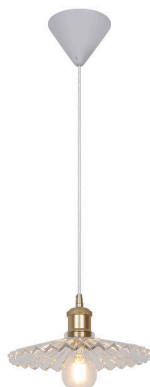

TORINA 25 | PENDANT | CLEAR

2213183000

nordlux®

Voltage (V): 220-240 Volt
 IP degree: IP20
 Maximum bulb wattage (W): 40W
 Class (Class 1, Class 2, Class 3):
 Class 2 (Double isolated)
 Bulb base: E27
 Parallel connection: False

Primary material: Glass
 Secondary material: Metal
 Color of the cable: White
 Length of the cable (cm): 200
 Surface material of the cable:
 Plastic
 Is the cable replaceable: False
 Color: Clear

Height (cm): 11.5
 Width (cm): 24
 Shade Diameter (cm): 24
 Length (cm): 24

- Vintage design • Light and retro design expression
- Create your own design expression with a decorative bulb • Hang three or more lamps together in a line or cluster

The Torina glass pendant has an airy vintage design expression with a feminine touch. You can add just the bulb you like - and create an interesting look by hanging three or more pendants in a line or a cluster.