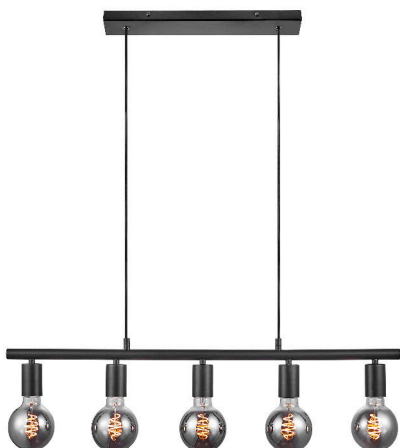

PACO 5 | PENDANT | BLACK

2213273003

nordlux®

Voltage (V): 220-240 Volt
 IP degree: IP20
 Maximum bulb wattage (W): 25W
 Class (Class 1, Class 2, Class 3):
 Class 2 (Double isolated)
 Bulb base: E27
 Parallel connection: False

Height (cm): 11.5
 Width (cm): 80
 Length (cm): 80
 EAN: 5704924011931
 TUN: 2276930
 Item Number: 2213273003
 Pcs Per Master Carton: 3

Sales Box Height (cm): 9
 Sales Box Width(cm): 82
 Sales Box Depth (cm): 14
 Sales Box Volume m³ : 0.0103
 Product net weight (kg): 1.7

Primary material: Metal
 Color of the cable: Black
 Length of the cable (cm): 200
 Surface material of the cable:
 Plastic
 Is the cable replaceable: False
 Color: Black

- Minimalistic and industrial design expression • Create your own design expression with a decorative bulb
- Perfect above the dining or kitchen table

With an industrial and minimalist design, the Paco series can be styled to fit perfectly to your own personal taste. Add a big and decorative bulb to create the perfect, cosy ambience. The combination of black metal and a decorative bulb creates a trendy and industrial design expression.