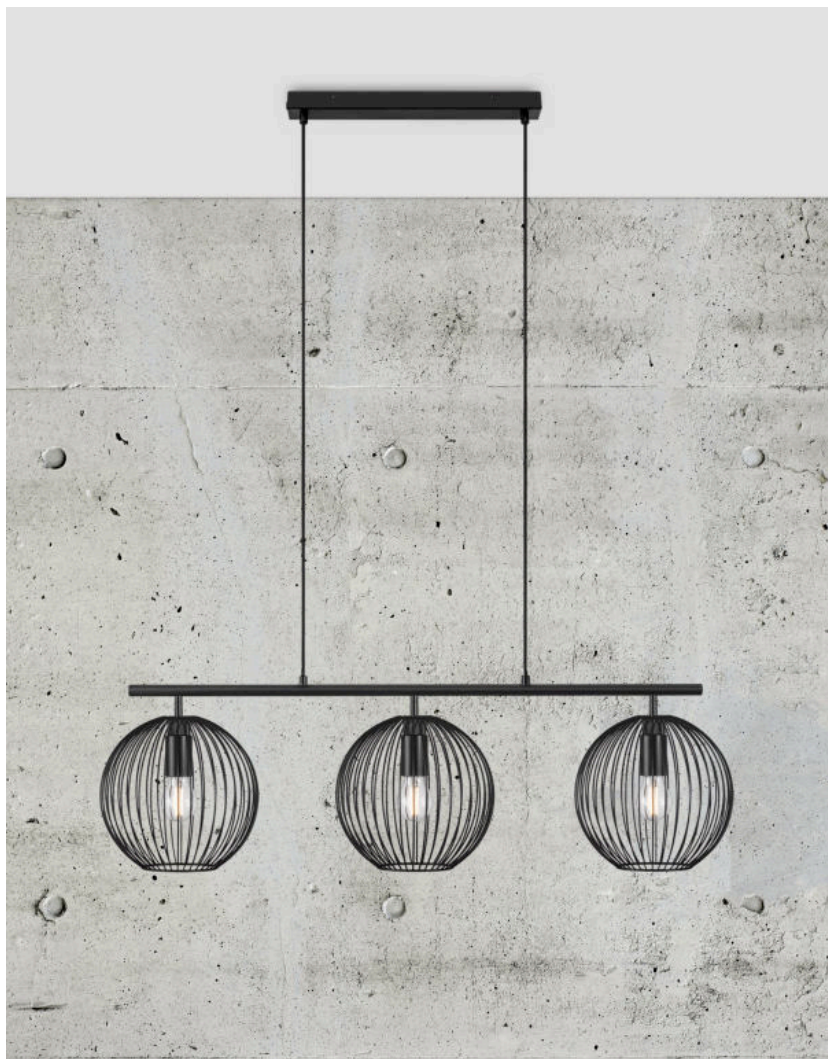

BERONI | PENDANT | BLACK

2213293003

nordlux®

Voltage (V): 220-240 Volt
 IP degree: IP20
 Maximum bulb wattage (W): 60W
 Class (Class 1, Class 2, Class 3):
 Class 2 (Double isolated)
 Socket type: E27
 Parallel connection: False

Primary material: Metal
 Secondary material: Metal
 Colour of the cable: Black
 Length of the cable (cm): 200
 Surface material of the cable:
 Textile
 Is the cable replaceable: False
 Colour: Black

Height (cm): 23.6
 Shade Diameter (cm): 25
 Length (cm): 100.3
 Mount directly into insulation:
 False

EAN: 5704924015113
 TUN: 2310304
 Item Number: 2213293003

Pcs Per Master Carton: 2
 Sales Box Height (cm): 33
 Sales Box Width(cm): 103
 Sales Box Depth (cm): 26
 Sales Box Volume m³ : 0.0884
 Product net weight (kg): 2.3

- Minimalistic, yet industrial expression • Create your own design expression with a decorative bulb
- Elegant finish connecting shade to socket

The Beroni pendant has a distinct and minimalistic design casting a fascinating light and shadow play when turned on. The curved metal wires create an open and airy look, where you can create your own design expression by adding a decorative bulb.