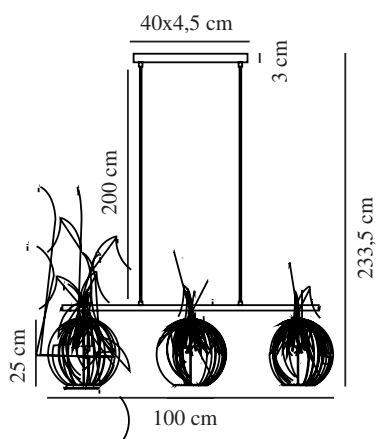

BERONI | PENDANT | BLACK

2213293003

nordlux®

Voltage (V): 220-240 Volt
 IP degree: IP20
 Maximum bulb wattage (W): 60W
 Class (Class 1, Class 2, Class 3):
 Class 2 (Double isolated)
 Socket type: E27
 Parallel connection: False

Primary material: Metal
 Secondary material: Metal
 Colour of the cable: Black
 Length of the cable (cm): 200
 Surface material of the cable:
 Textile
 Is the cable replaceable: False
 Colour: Black

Height (cm): 23.6
 Shade Diameter (cm): 25
 Length (cm): 100.3
 Mount directly into insulation:
 False

EAN: 5704924015113
 TUN: 2310304
 Item Number: 2213293003

Pcs Per Master Carton: 2
 Sales Box Height (cm): 33
 Sales Box Width(cm): 103
 Sales Box Depth (cm): 26
 Sales Box Volume m³ : 0.0884
 Product net weight (kg): 2.3