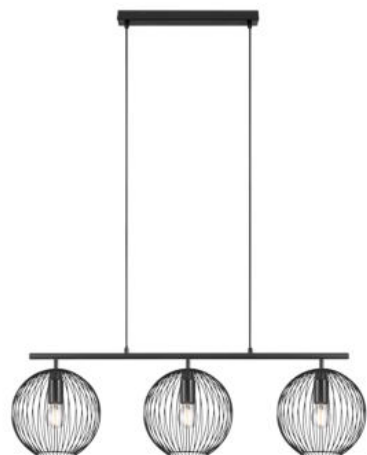

BERONI | PENDANT | BLACK

2213293003

nordlux®

Voltage (V): 220-240 Volt
 IP degree: IP20
 Maximum bulb wattage (W): 60W
 Class (Class 1, Class 2, Class 3):
 Class 2 (Double isolated)
 Socket type: E27
 Parallel connection: False

Primary material: Metal
 Secondary material: Metal
 Colour of the cable: Black
 Length of the cable (cm): 200
 Surface material of the cable:
 Textile
 Is the cable replaceable: False
 Colour: Black

Height (cm): 23.6
 Shade Diameter (cm): 25
 Length (cm): 100.3
 Mount directly into insulation:
 False

EAN: 5704924015113
 TUN: 2310304
 Item Number: 2213293003

Pcs Per Master Carton: 2
 Sales Box Height (cm): 33
 Sales Box Width(cm): 103
 Sales Box Depth (cm): 26
 Sales Box Volume m³ : 0.0884
 Product net weight (kg): 2.3

- Minimalistic, yet industrial expression • Create your own design expression with a decorative bulb
- Elegant finish connecting shade to socket

The Beroni pendant has a distinct and minimalistic design casting a fascinating light and shadow play when turned on. The curved metal wires create an open and airy look, where you can create your own design expression by adding a decorative bulb.