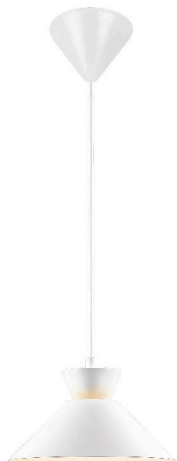

DIAL 25 | PENDANT | WHITE

2213333001

nordlux®

Voltage (V): 220-240 Volt
 IP degree: IP20
 Maximum bulb wattage (W): 40W
 Class (Class 1, Class 2, Class 3):
 Class 2 (Double isolated)
 Bulb base: E27
 Parallel connection: False

Primary material: Metal
 Color of the cable: White
 Length of the cable (cm): 200
 Surface material of the cable:
 Plastic
 Is the cable replaceable: False
 Color: White

Height (cm): 13.5
 Width (cm): 25
 Shade Diameter (cm): 25
 Length (cm): 25

- Nordic simplicity with clean lines
- Decorative uplight effect creating a floating vibe
- Updated look from the fifties and sixties

Dial is a modern and contemporary family inspired by distinctive lighting designs from the 50s. The style is Nordic and streamlined, with an open and geometric shape that allows for lots of light to shine through. The open shade creates a decorative uplight effect when the light is turned on.