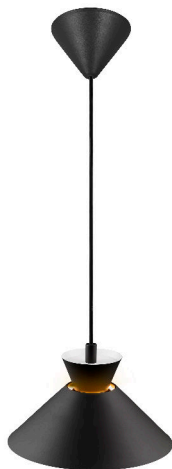

DIAL 25 | PENDANT | BLACK

2213333003

nordlux®

Voltage (V): 220-240 Volt
 IP degree: IP20
 Maximum bulb wattage (W): 40W
 Class (Class 1, Class 2, Class 3):
 Class 2 (Double isolated)
 Bulb base: E27
 Parallel connection: False

Primary material: Metal
 Color of the cable: Black
 Length of the cable (cm): 200
 Surface material of the cable:
 Plastic
 Is the cable replaceable: False

Color: Black
 Height (cm): 13.5
 Width (cm): 25
 Shade Diameter (cm): 25
 Length (cm): 25

- Nordic simplicity with clean lines • Decorative uplight effect creating a floating vibe
- Updated look from the fifties and sixties

Dial is a modern and contemporary family inspired by distinctive lighting designs from the 50s. The style is Nordic and streamlined, with an open and geometric shape that allows for lots of light to shine through. The open shade creates a decorative uplight effect when the light is turned on.