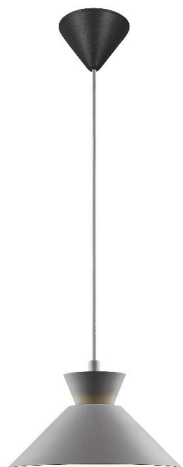

DIAL 25 | PENDANT | GREY

2213333010

nordlux®

Voltage (V): 220-240 Volt
 IP degree: IP20
 Maximum bulb wattage (W): 40W
 Class (Class 1, Class 2, Class 3):
 Class 2 (Double isolated)
 Bulb base: E27
 Parallel connection: False

Primary material: Metal
 Color of the cable: Grey
 Length of the cable (cm): 200
 Surface material of the cable:
 Plastic
 Is the cable replaceable: False
 Color: Grey

Height (cm): 13.5
 Width (cm): 25
 Shade Diameter (cm): 25
 Length (cm): 25

- Nordic simplicity with clean lines • Decorative uplight effect creating a floating vibe
- Updated look from the fifties and sixties

Dial is a modern and contemporary family inspired by distinctive lighting designs from the 50s. The style is Nordic and streamlined, with an open and geometric shape that allows for lots of light to shine through. The open shade creates a decorative uplight effect when the light is turned on.