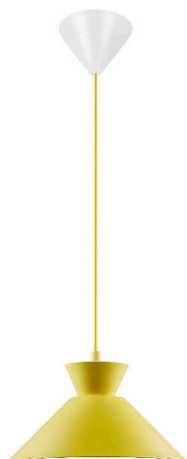

DIAL 25 | PENDANT | YELLOW

2213333026

nordlux®

Voltage (V): 220-240 Volt
 IP degree: IP20
 Maximum bulb wattage (W): 40W
 Class (Class 1, Class 2, Class 3):
 Class 2 (Double isolated)
 Bulb base: E27
 Parallel connection: False

Primary material: Metal
 Color of the cable: Yellow
 Length of the cable (cm): 200
 Surface material of the cable:
 Plastic
 Is the cable replaceable: False
 Color: Yellow

Height (cm): 13.5
 Width (cm): 25
 Shade Diameter (cm): 25
 Length (cm): 25

- Nordic simplicity with clean lines
- Decorative uplight effect creating a floating vibe
- Updated look from the fifties and sixties

Dial is a modern and contemporary family inspired by distinctive lighting designs from the 50s. The style is Nordic and streamlined, with an open and geometric shape that allows for lots of light to shine through. The open shade creates a decorative uplight effect when the light is turned on.